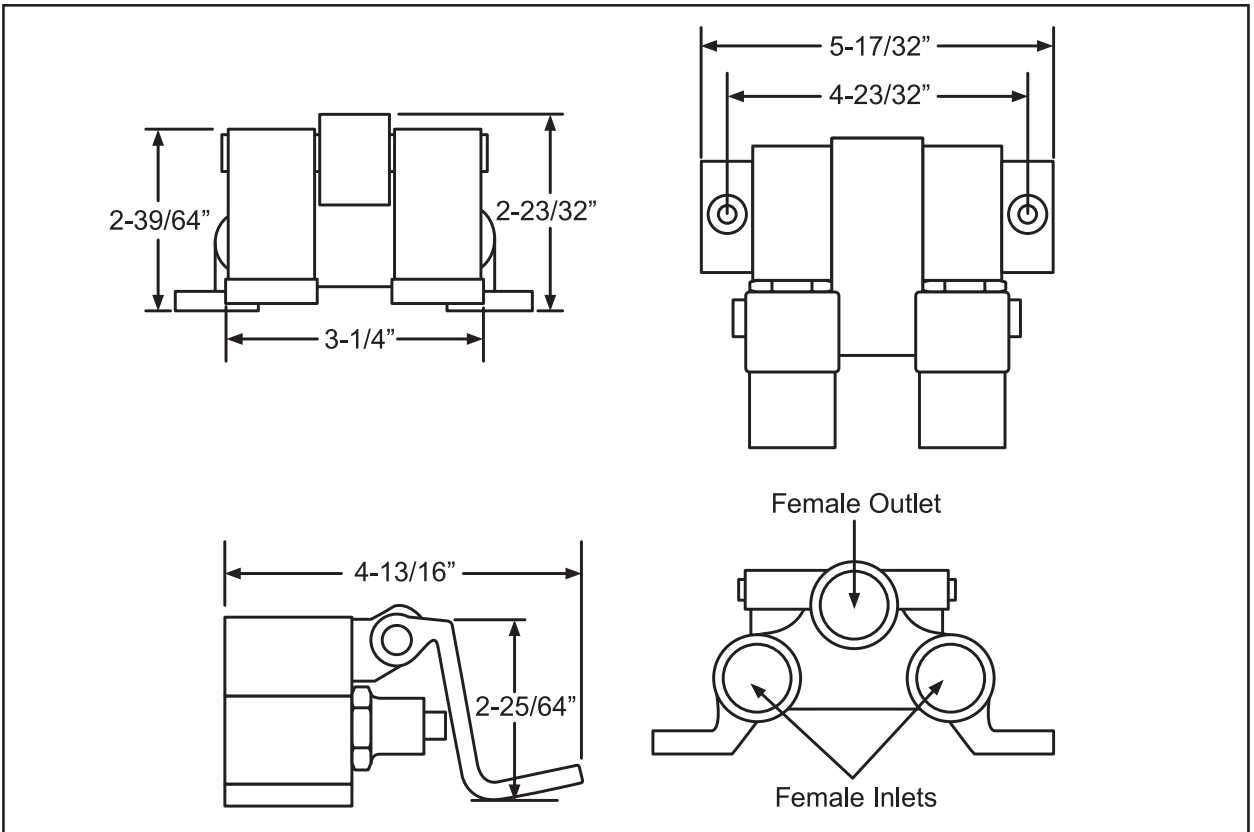

FLO-202

Double Foot Pedal Valve w/ Red & Blue Color Index

Standard Features

- Self-Closing Valve
- Foot Pedals with Red & Blue Color Index
- 1/2" Female Inlets
- 1/2" Female Outlet
- Full Replacement Parts Available
- Lead Free

Specifications

Product Diagram