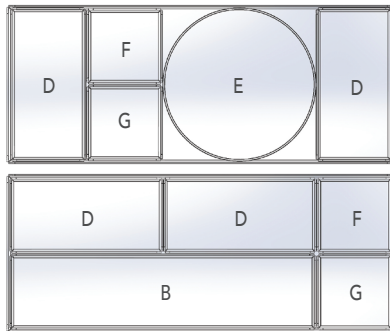

CREATE YOUR IDEAL COFFEE DISPLAY WITH OUR JUNO MODULAR CONDIMENT SYSTEM!

JUNO MODULAR CONDIMENT SYSTEM

- ITEM 23824-15 (A) | 4½Wx11¼Dx1H
- ITEM 23826-15 (B) | 8¾Wx2¼Dx1H
- ITEM 23825-15 (C) | 4½Wx4½Dx1H
- ITEM 23827-15 (D) | 4½Wx2¼Dx1H
- ITEM 23830-15 (E) | 4½DIAx4H
- ITEM 23828-15 (F) | 2¼Wx2¼Dx4H
- ITEM 23829-15 (G) | 2¼Wx2¼Dx2½H

Example Configurations

JUNO 1/6 FLATWARE HOLDER

ITEM 23855-15 | 7Wx6Dx6H

JUNO REVOLVING SOUP CUP HOLDER

Holds up to 4.25" Diameter Cups & Lids.

ITEM 23845-15 | 9¾Wx9¾Dx12½H

JUNO SINGLE CUP & LID ORGANIZER

Holds up to 3.75" Diameter Cups & Lids.

ITEM 3716-15 | 5DIAx8½H

JUNO BAR NAPKIN ORGANIZER

ITEM 23400-5-15 | 5½Wx5½Dx5½H