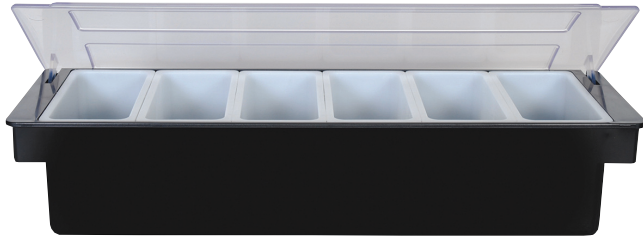

Chillable Condiment Container

Black plastic condiment holder has a semi-clear top with six 1-pint, white, hard, plastic bins. Deep tray allows for one-inch ice cooling underneath bins. BPA free.

#155-00 Container w/Six 1-Pint Bins,
19-1/2"L x 6-1/4"W x 4-1/2"H

#155-16 Extra 1-Pint Bins,
5-1/2"L x 3"W x 3"D

#155-24 Extra 1.5-Pint Bins,
5-1/2"L x 4-3/8"W x 3"D

#155-32 Extra 1-Quart Bins,
5-1/2"L x 6"W x 3"D

#155-00

#155-16

#155-24

#155-32

Ice Scoop

For crushed or cracked ice, candy, nuts, sugar, etc. Stainless steel.

#1400-0 4 oz. 1 dz./ctn.

#1400-0

#1401-7

#1408-2

#1412-5

Plastic Scoops

Stackable.

15"L x 6"W x 3-1/2"D

#1401-3 82 oz., Red

#1401-5 82 oz., Blue

#1401-7 82 oz., White

Slotted Scoops

Separates water from ice as you scoop. Heavy-duty plastic.

10-1/4"L x 3-7/8"W x 2-1/2"D

#1408-2 8 oz., Black