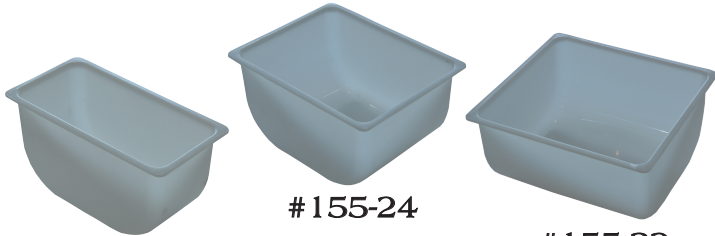

Chillable Condiment Container

Black plastic condiment holder has a semi-clear top with six 1-pint, white, hard, plastic bins. Deep tray allows for one-inch ice cooling underneath bins. BPA free.

#155-00 Container w/Six 1-Pint Bins,
19-1/2"L x 6-1/4"W x 4-1/2"H

#155-16 Extra 1-Pint Bins,
5-1/2"L x 3"W x 3"D

#155-24 Extra 1.5-Pint Bins,
5-1/2"L x 4-3/8"W x 3"D

#155-32 Extra 1-Quart Bins,
5-1/2"L x 6"W x 3"D

#155-00

#155-16

#155-24

#155-32

Ice Scoop

For crushed or cracked ice, candy, nuts, sugar, etc. Stainless steel.

#1400-0 4 oz. 1 dz./ctn.

#1400-0

#1401-7

#1408-2

#1412-5

Plastic Scoops

Stackable.

15"L x 6"W x 3-1/2"D

#1401-3 82 oz., Red

#1401-5 82 oz., Blue

#1401-7 82 oz., White

Slotted Scoops

Separates water from ice as you scoop. Heavy-duty plastic.

10-1/4"L x 3-7/8"W x 2-1/2"D

#1408-2 8 oz., Black