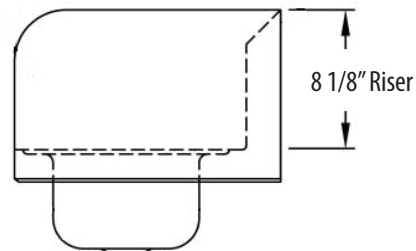

RESOURCES

14" x 10" Hand Sink w/ Side Splash

Use your smart phone to scan the above QR code to visit our website: www.bk-resources.com

Stainless Steel Hand Sinks

Certifications:

Features:

- Wall Mounting Hardware Included
- Drain Included

Material:

- T-304 Heavy 20 Gauge Stainless Steel

Part Number	Unit Size (l x w)	Bowl Dim. (l x w x d)	Faucet / Spout Mounting	Side Splash	Included Faucet	Drain Size	Product Weight (lbs)
BKHS-D-1410-SS	17" x 17"	14" x 10" x 5"	4" O.C. Deck	Dual		1 7/8"	15.00
BKHS-D-1410-SS-P-G	17" x 17"	14" x 10" x 5"	4" O.C. Deck	Dual	BKD-3G-G	1 7/8"	17.00
BKHS-D-1410-1-SS	17" x 17"	14" x 10" x 5"	1 Hole Deck	Dual	-	1 7/8"	15.00
BKHS-D-1410-1-SS-P-G	17" x 17"	14" x 10" x 5"	1 Hole Deck	Dual	BKF-DEF-3G	1 7/8"	21.00