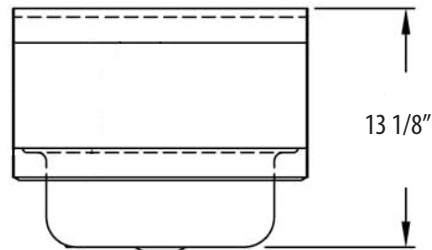

RESOURCES

14" x 10" Hand Sink w/ Side Splash

Use your smart phone to scan the above QR code to visit our website: www.bk-resources.com

Stainless Steel Hand Sinks

Certifications:

Features:

- Wall Mounting Hardware Included
- Drain Included

Material:

- T-304 Heavy 20 Gauge Stainless Steel

Part Number	Unit Size (l x w)	Bowl Dim. (l x w x d)	Faucet / Spout Mounting	Side Splash	Included Faucet	Drain Size	Product Weight (lbs)
BKHS-D-1410-SS	17" x 17"	14" x 10" x 5"	4" O.C. Deck	Dual		1 7/8"	15.00
BKHS-D-1410-SS-P-G	17" x 17"	14" x 10" x 5"	4" O.C. Deck	Dual	BKD-3G-G	1 7/8"	17.00
BKHS-D-1410-1-SS	17" x 17"	14" x 10" x 5"	1 Hole Deck	Dual	-	1 7/8"	15.00
BKHS-D-1410-1-SS-P-G	17" x 17"	14" x 10" x 5"	1 Hole Deck	Dual	BKF-DEF-3G	1 7/8"	21.00