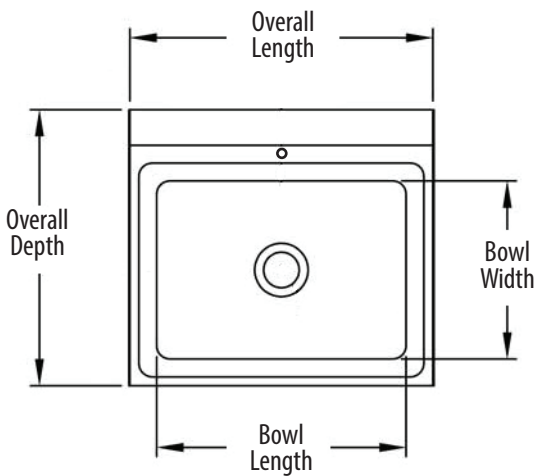

RESOURCES

14" x 10" Hand Sink w/ Side Splash

Use your smart phone to scan the above QR code to visit our website: www.bk-resources.com

Stainless Steel Hand Sinks

Certifications:

Features:

- Wall Mounting Hardware Included
- Drain Included

Material:

- T-304 Heavy 20 Gauge Stainless Steel

Part Number	Unit Size (l x w)	Bowl Dim. (l x w x d)	Faucet / Spout Mounting	Side Splash	Included Faucet	Drain Size	Product Weight (lbs)
BKHS-D-1410-SS	17" x 17"	14" x 10" x 5"	4" O.C. Deck	Dual		1 7/8"	15.00
BKHS-D-1410-SS-P-G	17" x 17"	14" x 10" x 5"	4" O.C. Deck	Dual	BKD-3G-G	1 7/8"	17.00
BKHS-D-1410-1-SS	17" x 17"	14" x 10" x 5"	1 Hole Deck	Dual	-	1 7/8"	15.00
BKHS-D-1410-1-SS-P-G	17" x 17"	14" x 10" x 5"	1 Hole Deck	Dual	BKF-DEF-3G	1 7/8"	21.00