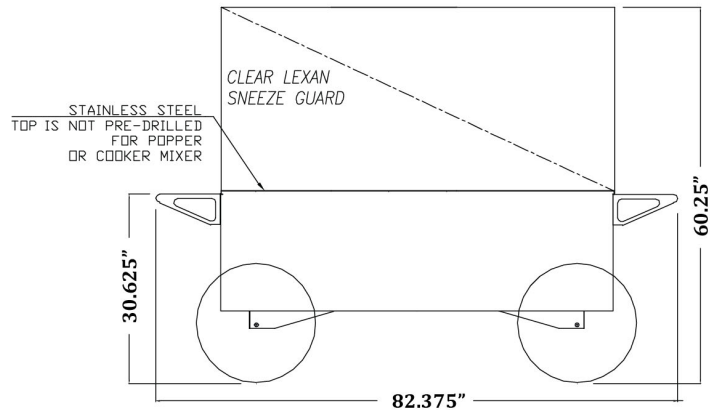

Corn Treat Lobby Master®

Model No. 2276 and 2276SS

Specifications

2276 Lobby Master shown with Corn Treat Unit and product for image reference only (items sold separately).

Overall Dimensions:

Width: 82.375" (209.3 cm)

Depth: 30.625" (77.8 cm)

Height: 60.25" (153.1 cm)

Description:

- **Model 2276** - Painted Yellow Wagon
- **Model 2276SS** - Stainless Steel Wagon

Features:

- Side "Pull-Shelves" and Sneeze Guard included.
- Load rated 20" wheels
- Storage area on operator side
- Stainless steel top