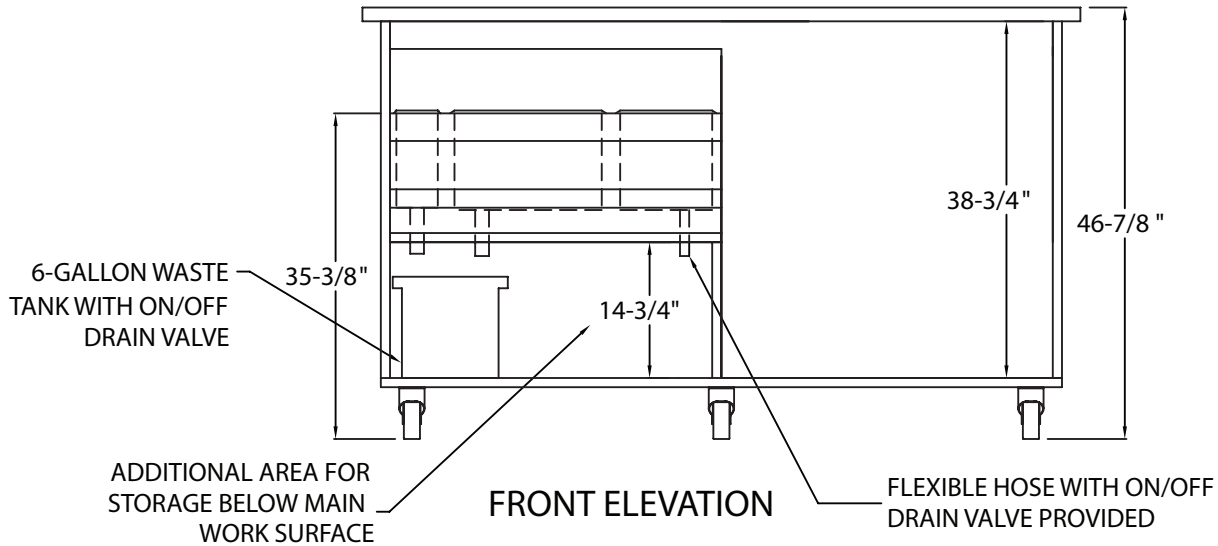

Portable Bar for Stackable Cups With Space For Refrigerator

Dimensional Information

	CUP WELL	COCKTAIL ICE BIN	BEVERAGE BIN	OVERALL LENGTH
PBCR72-12	6"	12"	12"	72"
PBCR78-12	6"	12"	18"	78"
PBCR78-18	6"	18"	12"	78"
PBCR84-12	6"	12"	24"	84"
PBCR84-18	6"	18"	18"	84"
PBCR90-12	6"	12"	30"	90"
PBCR90-18	6"	18"	24"	90"
PBCR96-12	6"	12"	36"	96"
PBCR96-18	6"	18"	30"	96"