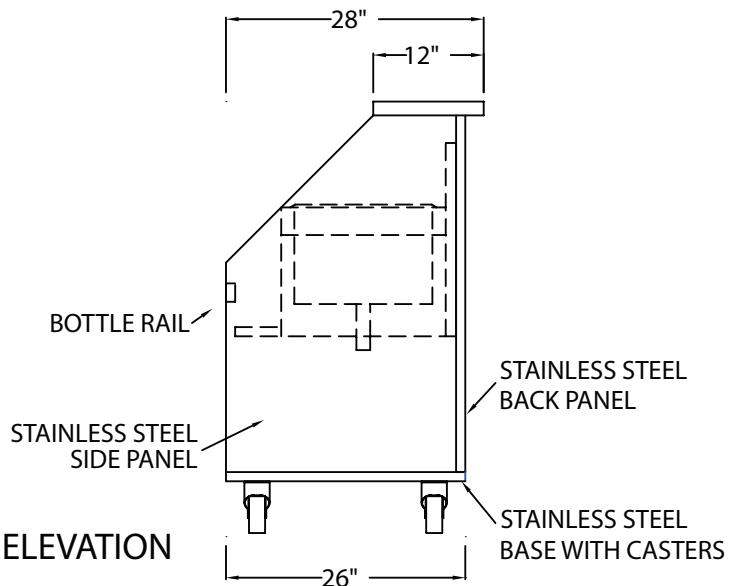

Materials

- 20 gauge stainless steel parts include: all components except as listed below.
- 18 gauge stainless steel parts include: bar top and bar top belly pan.
- 16 gauge stainless steel parts include: base and base stiffener channels.
- 14 gauge stainless steel parts include: drain tank mounting angle and bar top mounting angles.
- PVC plastic parts include: breaker strip around ice bin liners and speed rail step and rail covers.

Portable Bar for Stackable Cups With Space For Refrigerator

Dimensional Information

| | CUP WELL | COCKTAIL ICE BIN | BEVERAGE BIN | OVERALL LENGTH |
|-----------|----------|------------------|--------------|----------------|
| PBCR72-12 | 6" | 12" | 12" | 72" |
| PBCR78-12 | 6" | 12" | 18" | 78" |
| PBCR78-18 | 6" | 18" | 12" | 78" |
| PBCR84-12 | 6" | 12" | 24" | 84" |
| PBCR84-18 | 6" | 18" | 18" | 84" |
| PBCR90-12 | 6" | 12" | 30" | 90" |
| PBCR90-18 | 6" | 18" | 24" | 90" |
| PBCR96-12 | 6" | 12" | 36" | 96" |
| PBCR96-18 | 6" | 18" | 30" | 96" |