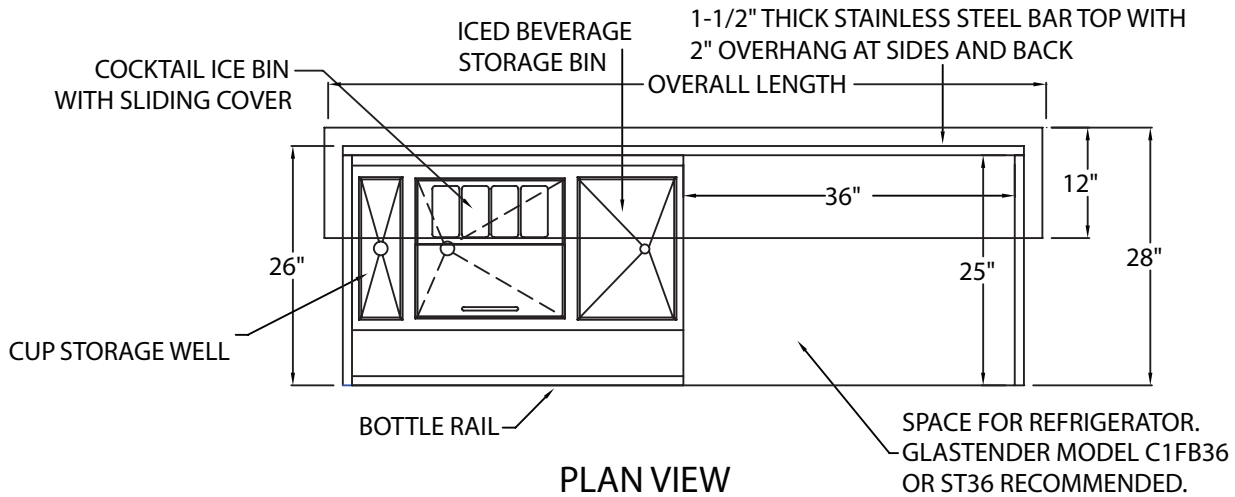

Specifications

Cup Storage Well

- 4-1/4"w by 15"d by 10-1/2"h
- 3 rows front to back, approximately 180 cup capacity

Cocktail Bin Liner

- 12" model: 10"w by 15"d by 10-1/2"h, 33 lbs ice capacity
- 18" model: 16"w by 15"d by 10-1/2"h, 50 lbs ice capacity

Materials

- 20 gauge stainless steel parts include: all components except as listed below.
- 18 gauge stainless steel parts include: bar top and bar top belly pan.
- 16 gauge stainless steel parts include: base and base stiffener channels.
- 14 gauge stainless steel parts include: drain tank mounting angle and bar top mounting angles.
- PVC plastic parts include: breaker strip around ice bin liners and speed rail step and rail covers.

Portable Bar for Stackable Cups With Space For Refrigerator

Dimensional Information

| | CUP WELL | COCKTAIL ICE BIN | BEVERAGE BIN | OVERALL LENGTH |
|-----------|----------|------------------|--------------|----------------|
| PBCR72-12 | 6" | 12" | 12" | 72" |
| PBCR78-12 | 6" | 12" | 18" | 78" |
| PBCR78-18 | 6" | 18" | 12" | 78" |
| PBCR84-12 | 6" | 12" | 24" | 84" |
| PBCR84-18 | 6" | 18" | 18" | 84" |
| PBCR90-12 | 6" | 12" | 30" | 90" |
| PBCR90-18 | 6" | 18" | 24" | 90" |
| PBCR96-12 | 6" | 12" | 36" | 96" |
| PBCR96-18 | 6" | 18" | 30" | 96" |