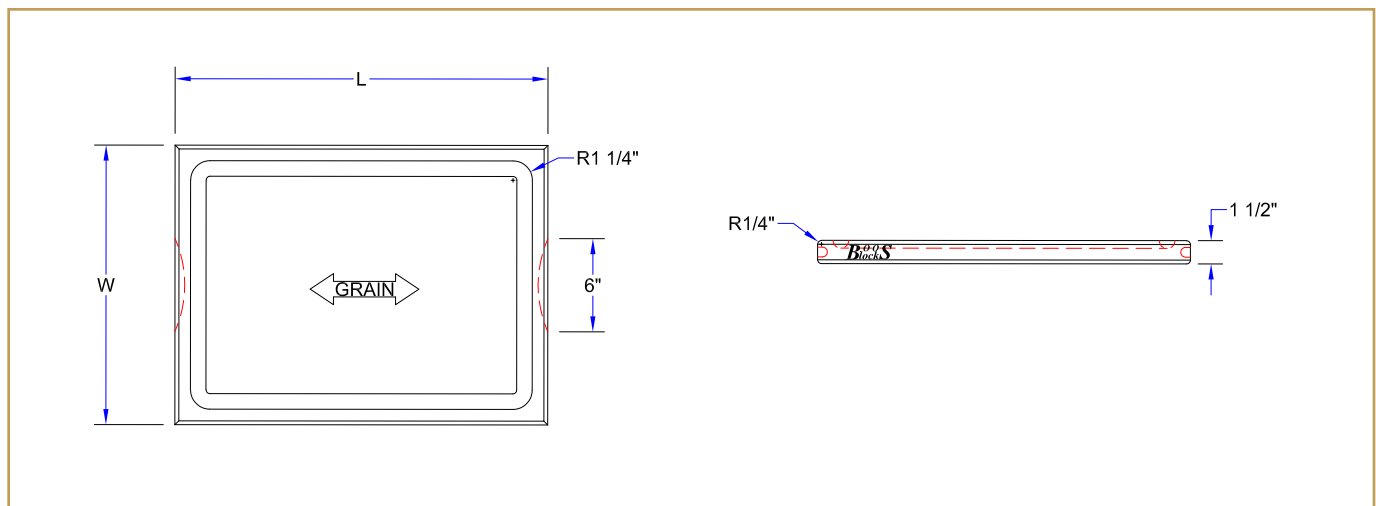

"CB1054" PRO CHEF COLLECTION

Edge Grain Wood Cutting Board - 1 1/2" Thick - Reversible

FEATURES:

- Northern Hard Rock Maple
- Edge Grain Construction
- Juice Groove (One Side)
- Reversible With Recessed Finger Grips
- Oil Finish

CERTIFICATIONS:

CB1054-1M2418150

"CB1054" WOOD CUTTING BOARD

MODEL	SIZE (L X W X H)	WT. (LBS)
CB1054-1M2015150	20"x15"x1-1/2"	12
CB1054-1M2418150	24"x18"x1-1/2"	18

ALL DIMENSIONS ARE TYPICAL. TOLERANCE +/- .125". JOHN BOOS & CO. RESERVES THE RIGHT TO CHANGE SPECIFICATIONS WITHOUT NOTICE.