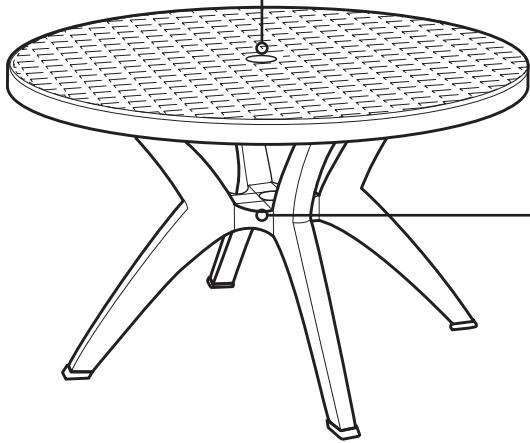

View Product

Height: 29"
 Diameter: 46"
 Floor to brace: 12.6"
 Unit Weight: 25.7 lbs

Ibiza 46" Round Pedestal Table

Product Specifications

Product Description	Reference Number	Color	UPC Code	Pack Weight Each (lbs.)	Master Pack	Master Pack Volume (cu. ft)
Ibiza 46" Round Pedestal Table	US526704	White	704524	27.80	1	8.38
	US526766	Sand	705200	27.80	1	8.38
	US526181	French Taupe	932989	27.80	1	8.38

Features & Benefits Warranty: 2 Yrs.

- The ideal poolside table!
- Sits up to 6 people comfortably.
- Made of 100% prime resin, a material impervious to salt air, chlorine and most common stains.
- "Tulip" resin base with a broad base span for increased stability—designed for use with the Grosfillex 35 lb. table umbrella base and optional 35 lb. base ring, or the resin umbrella base with filling cap.
- Umbrella hole with cap to fit all Grosfillex umbrellas with 1 1/2" pole.
- High resin table edge to resist impact and chipping.
- Easy to clean with soap and water, a mild solution of chlorine bleach and water, or even pool water.
- Easy to assemble.
- Clearance of 12.64" from floor to the bottom brace.
- 1 adjustable footpad included. Additional adjustable footpads are sold separately.

Ibiza 46" Round Pedestal Table

Spare Parts

Umbrella Plug USSP0028 & USSP0029

Brace - USSP0051, USSP0052, & USSP0056

Adjustable Footpad - USSP0036

Reference	Description
USSP0051	BRACE Y-LEG TAUPE
USSP0052	BRACE Y-LEG WHITE
USSP0042	PLASTIC LEG BRACKET WHITE
USSP0046	PLASTIC LEG BRACKET SANDSTONE
USSP0056	BRACE Y-LEG SANDSTONE
USSP0131	HARDWARE KIT Y-LEG
USSP0036	FOOTPAD TABLE ADJUSTABLE
USSP0028	UMB STD PLUG TABLE TAUPE
USSP0029	UMB STD PLUG TABLE WHITE