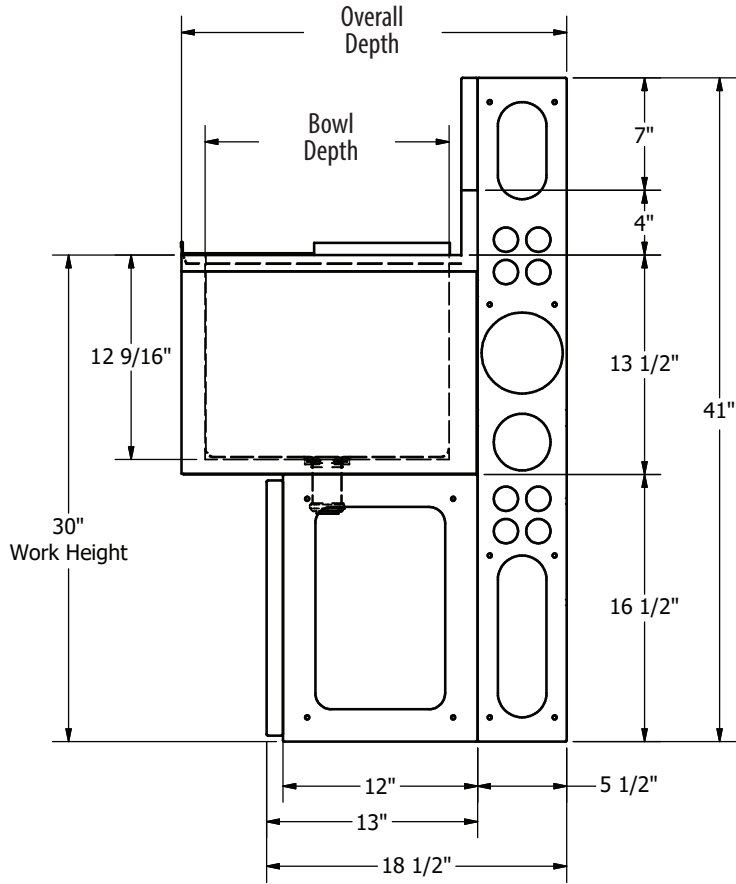

### Features:

- 12" Ice Bin Depth
- Includes Drain (BKDR-325CP)
- 18GA SS Front Panels w/ Galv Die Wall & Base
- Included Lid Required for Human Consumption
- Removable SS Front Panel on Base

### Material:

- T-304 18 ga Stainless Steel

Part Number	Overall Unit Size (w x d x h)	Ice Bin Dim. (w x d x h)	Ice Bin Capacity
UBDW-18-IB12	12" x 23.75" x 41"	8 <sup>3</sup> / <sub>8</sub> " x 15" x 12 <sup>9</sup> / <sub>16</sub> "	25 lbs
UBDW-18-IB24	24" x 23.75" x 41"	20 <sup>3</sup> / <sub>8</sub> " x 15" x 12 <sup>9</sup> / <sub>16</sub> "	66 lbs
UBDW-18-IB30	30" x 23.75" x 41"	25" x 15" x 12 <sup>9</sup> / <sub>16</sub> "	80 lbs
UBDW-18-IB36	36" x 23.75" x 41"	31" x 15" x 12 <sup>9</sup> / <sub>16</sub> "	100 lbs
UBDW-18-IB48	48" x 23.75" x 41"	43" x 15" x 12 <sup>9</sup> / <sub>16</sub> "	140 lbs
UBDW-21-IB24	24" x 26.75" x 41"	20 <sup>3</sup> / <sub>8</sub> " x 18" x 12 <sup>9</sup> / <sub>16</sub> "	80 lbs
UBDW-21-IB30	30" x 26.75" x 41"	25" x 18" x 12 <sup>9</sup> / <sub>16</sub> "	97 lbs
UBDW-21-IB36	36" x 26.75" x 41"	31" x 18" x 12 <sup>9</sup> / <sub>16</sub> "	120 lbs

## Stainless Steel Ice Bins

**SIDE VIEW**  
Scale = 1:8

**FRONT VIEW**  
Scale = 1:8

**TOP VIEW**  
Scale = 1:8

PRODUCT DATA SHEET

BK RESOURCES