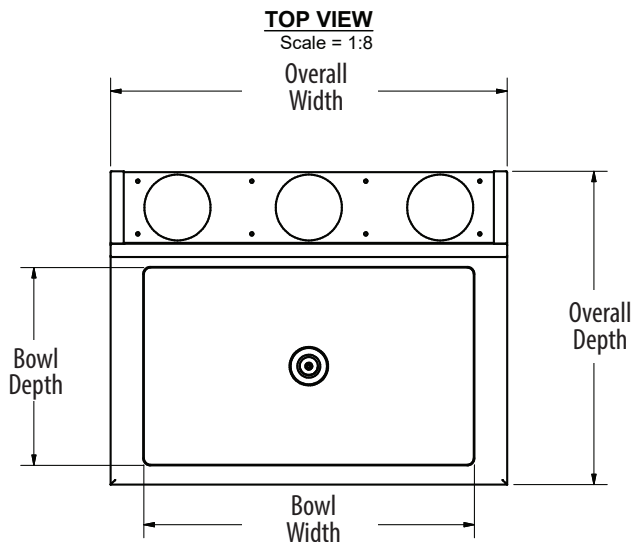

### Features:

- 12" Ice Bin Depth
- Includes Drain (BKDR-325CP)
- 18GA SS Front Panels w/ Galv Die Wall & Base
- Included Lid Required for Human Consumption
- Removable SS Front Panel on Base

### Material:

- T-304 18 ga Stainless Steel

Part Number	Overall Unit Size (w x d x h)	Ice Bin Dim. (w x d x h)	Ice Bin Capacity
UBDW-18-IB12	12" x 23.75" x 41"	8 <sup>3</sup> / <sub>8</sub> " x 15" x 12 <sup>9</sup> / <sub>16</sub> "	25 lbs
UBDW-18-IB24	24" x 23.75" x 41"	20 <sup>3</sup> / <sub>8</sub> " x 15" x 12 <sup>9</sup> / <sub>16</sub> "	66 lbs
UBDW-18-IB30	30" x 23.75" x 41"	25" x 15" x 12 <sup>9</sup> / <sub>16</sub> "	80 lbs
UBDW-18-IB36	36" x 23.75" x 41"	31" x 15" x 12 <sup>9</sup> / <sub>16</sub> "	100 lbs
UBDW-18-IB48	48" x 23.75" x 41"	43" x 15" x 12 <sup>9</sup> / <sub>16</sub> "	140 lbs
UBDW-21-IB24	24" x 26.75" x 41"	20 <sup>3</sup> / <sub>8</sub> " x 18" x 12 <sup>9</sup> / <sub>16</sub> "	80 lbs
UBDW-21-IB30	30" x 26.75" x 41"	25" x 18" x 12 <sup>9</sup> / <sub>16</sub> "	97 lbs
UBDW-21-IB36	36" x 26.75" x 41"	31" x 18" x 12 <sup>9</sup> / <sub>16</sub> "	120 lbs

## Stainless Steel Ice Bins

**SIDE VIEW**  
Scale = 1:8

**FRONT VIEW**  
Scale = 1:8

**TOP VIEW**  
Scale = 1:8

PRODUCT DATA SHEET

BK RESOURCES