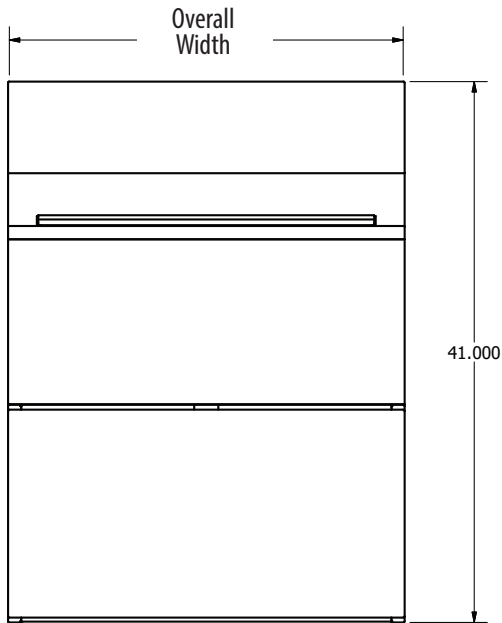

### Features:

- 12" Ice Bin Depth
- Includes Drain (BKDR-325CP)
- 18GA SS Front Panels w/ Galv Die Wall & Base
- Included Lid Required for Human Consumption
- Removable SS Front Panel on Base

### Material:

- T-304 18 ga Stainless Steel

Part Number	Overall Unit Size (w x d x h)	Ice Bin Dim. (w x d x h)	Ice Bin Capacity
UBDW-18-IB12	12" x 23.75" x 41"	8 <sup>3</sup> / <sub>8</sub> " x 15" x 12 <sup>9</sup> / <sub>16</sub> "	25 lbs
UBDW-18-IB24	24" x 23.75" x 41"	20 <sup>3</sup> / <sub>8</sub> " x 15" x 12 <sup>9</sup> / <sub>16</sub> "	66 lbs
UBDW-18-IB30	30" x 23.75" x 41"	25" x 15" x 12 <sup>9</sup> / <sub>16</sub> "	80 lbs
UBDW-18-IB36	36" x 23.75" x 41"	31" x 15" x 12 <sup>9</sup> / <sub>16</sub> "	100 lbs
UBDW-18-IB48	48" x 23.75" x 41"	43" x 15" x 12 <sup>9</sup> / <sub>16</sub> "	140 lbs
UBDW-21-IB24	24" x 26.75" x 41"	20 <sup>3</sup> / <sub>8</sub> " x 18" x 12 <sup>9</sup> / <sub>16</sub> "	80 lbs
UBDW-21-IB30	30" x 26.75" x 41"	25" x 18" x 12 <sup>9</sup> / <sub>16</sub> "	97 lbs
UBDW-21-IB36	36" x 26.75" x 41"	31" x 18" x 12 <sup>9</sup> / <sub>16</sub> "	120 lbs

## Stainless Steel Ice Bins

**SIDE VIEW**  
Scale = 1:8

**FRONT VIEW**  
Scale = 1:8

**TOP VIEW**  
Scale = 1:8

PRODUCT DATA SHEET

BK RESOURCES