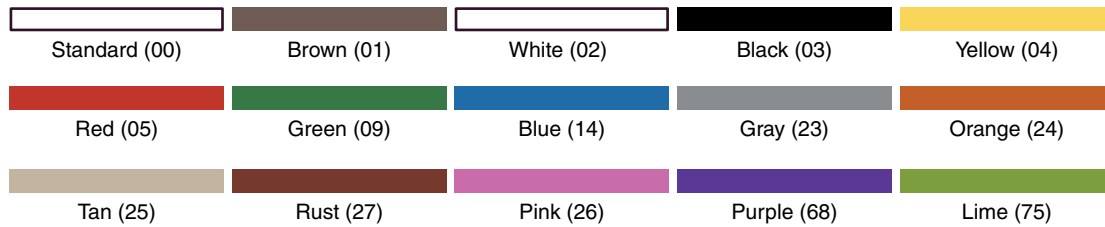

FLOOR SCRUB BRUSHES

COLOR-CODED FLO-THRU BRUSHES

- Each brush has one threaded flo-thru handle hole
- Flagged bristles provide a full coverage wash that removes dirt and grime
- Excellent for cleaning greasy surfaces from kitchen walls, equipment, even vehicles
- Soft Nylex (flagged) bristles set in non-absorbent plastic blocks that won't crack or chip
- Base resins used to produce blocks and bristles are made of FDA approved material
- 40050EC has an integrated protective bumper with rounded edges that protects vehicles and delicate surfaces during use
- Color-coded options to support an internal HACCP sanitary maintenance system

Prod No	Description	Color	UOM	Case Qty	List Price
Color-Coded Flo-Thru Brushes					
40050EC	Flo-Thru Brush with Protective Bumper - 9.5in	01, 02, 03, 04, 05, 09, 14, 23, 24, 25, 26, 68, 75	CS	12	\$428.76
41278EC	Flo-Thru Wall & Equipment Brush - 10in	01, 02, 03, 04, 05, 09, 14, 23, 24, 25, 26, 68, 75	CS	12	\$506.16
Swivel Pad Holder & Pads					
40725	Medium Scrub Pad - 10 x 4.63 x 1in (Pack of 5 Scrub Pads) - Blue	00	CS	4	\$131.56
365380	Swivel Pad Holder - 9.25in	14	CS	12	\$326.88