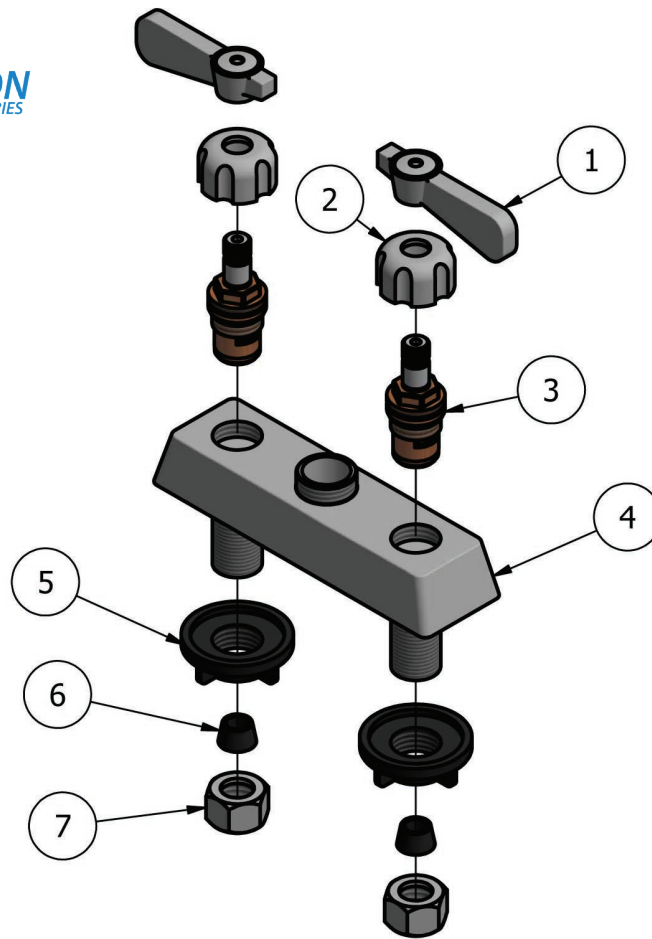

Use your smart phone to scan the above QR code to visit our website: www.bk-resources.com

4" Deck Mount Stainless Steel Faucet with Swing Spout

Model: EVO-4DM

Product Detail:

Model Number	DIM. A	DIM. B	DIM. C	Product Weight (lbs)
EVO-4DM-6	1.69"	4.31"	6"	4.00
EVO-4DM-8	1.94"	4.63"	8"	4.00
EVO-4DM-10	2.25"	4.88"	10"	4.00
EVO-4DM-12	2.00"	4.69"	12"	4.00
EVO-4DM-14	2.88"	5.56"	14"	4.00
EVO-4DM-16	2.38"	5.13"	16"	4.00
EVO-4DM-XX	Body Only	-	-	3.00

Certifications:

Product Specifications:

- T-304 Cast Stainless Steel
- 1/4 Turn Ceramic Cartridges
- Color Coded Hot & Cold Indicators
- Double O-Ring Spout Seal
- Stainless Steel Cover
- Integral Check Valve
- Lead Free Compliant
- 2.0 GPM Flow Rate
- Lifetime Warranty

PRODUCT SPECIFICATION SHEET

RESOURCES

4" Deck Mount Stainless Steel Faucet with Swing Spout

Model: EVO-4DM

Exploded Parts Detail:

Diagram #	Quantity	Part Number	Description
1	2	EVO-4DM-XX	Handle
2	2	EVO-4DM-XX	Valve Bonnet
3	2	EVO-CV-G, EVO-HV-G	Ceramic Valve
4	1	EVO-4DM-XX	Faucet Body
5	2	EVO-4DM-XX	Mounting Nut
6	2	EVO-4DM-XX	Compression Fitting
7	2	EVO-4DM-XX	Compression Nut