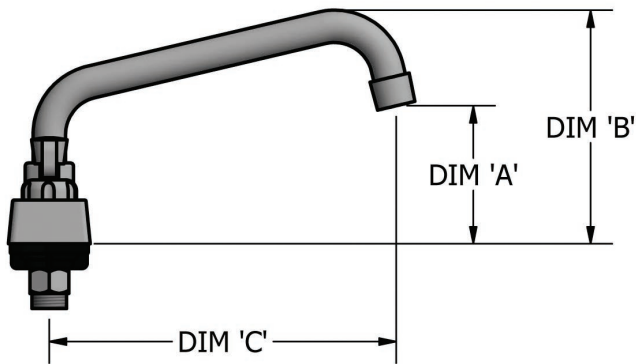

Use your smart phone to scan the above QR code to visit our website: www.bk-resources.com

4" Deck Mount Stainless Steel Faucet with Swing Spout

Model: EVO-4DM

Product Detail:

Model Number	DIM. A	DIM. B	DIM. C	Product Weight (lbs)
EVO-4DM-6	1.69"	4.31"	6"	4.00
EVO-4DM-8	1.94"	4.63"	8"	4.00
EVO-4DM-10	2.25"	4.88"	10"	4.00
EVO-4DM-12	2.00"	4.69"	12"	4.00
EVO-4DM-14	2.88"	5.56"	14"	4.00
EVO-4DM-16	2.38"	5.13"	16"	4.00
EVO-4DM-XX	Body Only	-	-	3.00

Certifications:

Product Specifications:

- T-304 Cast Stainless Steel
- 1/4 Turn Ceramic Cartridges
- Color Coded Hot & Cold Indicators
- Double O-Ring Spout Seal
- Stainless Steel Cover
- Integral Check Valve
- Lead Free Compliant
- 2.0 GPM Flow Rate
- Lifetime Warranty

PRODUCT SPECIFICATION SHEET

RESOURCES

4" Deck Mount Stainless Steel Faucet with Swing Spout

Model: EVO-4DM

Exploded Parts Detail:

Diagram #	Quantity	Part Number	Description
1	2	EVO-4DM-XX	Handle
2	2	EVO-4DM-XX	Valve Bonnet
3	2	EVO-CV-G, EVO-HV-G	Ceramic Valve
4	1	EVO-4DM-XX	Faucet Body
5	2	EVO-4DM-XX	Mounting Nut
6	2	EVO-4DM-XX	Compression Fitting
7	2	EVO-4DM-XX	Compression Nut