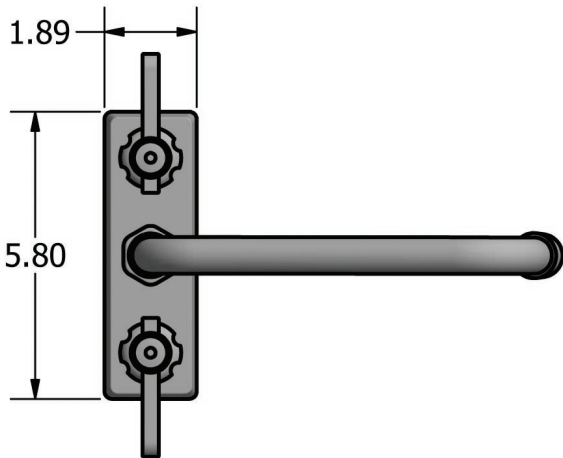

Use your smart phone to scan the above QR code to visit our website: www.bk-resources.com

4" Deck Mount Stainless Steel Faucet with Swing Spout

Model: EVO-4DM

Product Detail:

Model Number	DIM. A	DIM. B	DIM. C	Product Weight (lbs)
EVO-4DM-6	1.69"	4.31"	6"	4.00
EVO-4DM-8	1.94"	4.63"	8"	4.00
EVO-4DM-10	2.25"	4.88"	10"	4.00
EVO-4DM-12	2.00"	4.69"	12"	4.00
EVO-4DM-14	2.88"	5.56"	14"	4.00
EVO-4DM-16	2.38"	5.13"	16"	4.00
EVO-4DM-XX	Body Only	-	-	3.00

Certifications:

Product Specifications:

- T-304 Cast Stainless Steel
- 1/4 Turn Ceramic Cartridges
- Color Coded Hot & Cold Indicators
- Double O-Ring Spout Seal
- Stainless Steel Cover
- Integral Check Valve
- Lead Free Compliant
- 2.0 GPM Flow Rate
- Lifetime Warranty

PRODUCT SPECIFICATION SHEET

RESOURCES

4" Deck Mount Stainless Steel Faucet with Swing Spout

Model: EVO-4DM

Exploded Parts Detail:

Diagram #	Quantity	Part Number	Description
1	2	EVO-4DM-XX	Handle
2	2	EVO-4DM-XX	Valve Bonnet
3	2	EVO-CV-G, EVO-HV-G	Ceramic Valve
4	1	EVO-4DM-XX	Faucet Body
5	2	EVO-4DM-XX	Mounting Nut
6	2	EVO-4DM-XX	Compression Fitting
7	2	EVO-4DM-XX	Compression Nut