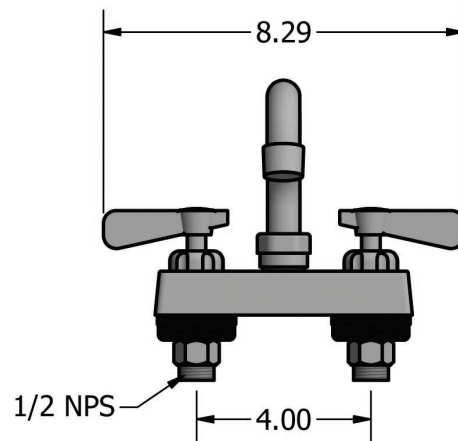

Use your smart phone to scan the above QR code to visit our website: www.bk-resources.com

4" Deck Mount Stainless Steel Faucet with Swing Spout

Model: EVO-4DM

Product Detail:

Model Number	DIM. A	DIM. B	DIM. C	Product Weight (lbs)
EVO-4DM-6	1.69"	4.31"	6"	4.00
EVO-4DM-8	1.94"	4.63"	8"	4.00
EVO-4DM-10	2.25"	4.88"	10"	4.00
EVO-4DM-12	2.00"	4.69"	12"	4.00
EVO-4DM-14	2.88"	5.56"	14"	4.00
EVO-4DM-16	2.38"	5.13"	16"	4.00
EVO-4DM-XX	Body Only	-	-	3.00

Certifications:

Product Specifications:

- T-304 Cast Stainless Steel
- 1/4 Turn Ceramic Cartridges
- Color Coded Hot & Cold Indicators
- Double O-Ring Spout Seal
- Stainless Steel Cover
- Integral Check Valve
- Lead Free Compliant
- 2.0 GPM Flow Rate
- Lifetime Warranty

PRODUCT SPECIFICATION SHEET

RESOURCES

4" Deck Mount Stainless Steel Faucet with Swing Spout

Model: EVO-4DM

Exploded Parts Detail:

Diagram #	Quantity	Part Number	Description
1	2	EVO-4DM-XX	Handle
2	2	EVO-4DM-XX	Valve Bonnet
3	2	EVO-CV-G, EVO-HV-G	Ceramic Valve
4	1	EVO-4DM-XX	Faucet Body
5	2	EVO-4DM-XX	Mounting Nut
6	2	EVO-4DM-XX	Compression Fitting
7	2	EVO-4DM-XX	Compression Nut