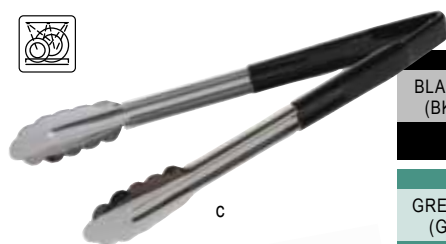

SILICONE TIP LOCKING TONGS

- Heat resistance up to 450°F (232°C)