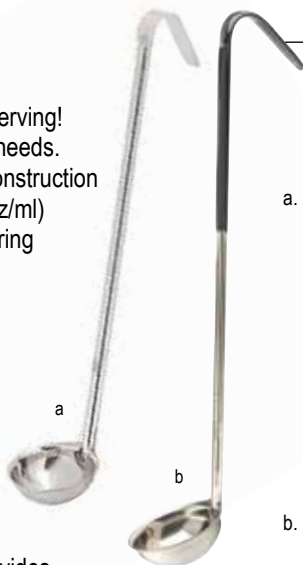

ONE-PIECE LADLES

Perfect for portion control, prepping and serving!
Available in a variety of sizes to suit your needs.

- Durable Stainless Steel One-Piece Construction
- Capacity markings listed on handle (oz/ml)
- Built in hook for easy hanging and storing
- Stainless Steel heat safe up to 350°F

Vinyl handle options available for comfortable, non-slip grip

VINYL-COATED TONGS

- Unique, heavy-spring steel hinge provides excellent grip, control and memory
- Color coding helps to prevent cross contamination
- Comfort grip vinyl handle
- Dishwasher safe for temperatures up to 212°F (100°C)