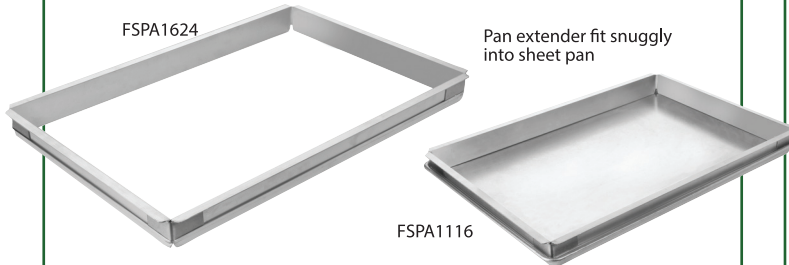

Aluminum Sheet Pan Extenders

- Increase the versatility of your sheet pans with these ultra-light and strong extenders
- Extra durable aluminum channel construction with stainless steel reinforcing corners
- Flat top edges are easy to grab and move
- Available for full, half and quarter standard size sheet pans
- 2" (5.0 cm) high.

Silicone Mats

Shipped in trilingual color merchandising box.

90SBM1624

Silicone Bake & Work Mats

- Fits all standard full, half size and quarter size sheet pans.
- Food grade silicone over reinforced fiberglass to withstand temperatures up to 500° F (260° C).
- Naturally non-stick so no grease, fats, or oils are needed.
- Use smooth side for baking cookies, danish, and pastries.
- Safe for use in oven, freezer, and microwave.