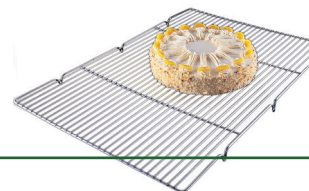

Bakeware Accessories

Our baking accessories complement our pan assortment and enhance the user's experience by allowing more flexibility and creativity in the kitchen.

CROWN BRANDS
SMALLWARES

Sheet Pan Extenders

Aluminum Sheet Pan Extenders

- Increase the versatility of your sheet pans with these ultra-light and strong extenders
- Extra durable aluminum channel construction with stainless steel reinforcing corners
- Flat top edges are easy to grab and move
- Available for full, half and quarter standard size sheet pans
- 2" (5.0 cm) high.

Silicone Mats

Shipped in trilingual color merchandising box.

Silicone Bake & Work Mats

- Fits all standard full, half size and quarter size sheet pans.
- Food grade silicone over reinforced fiberglass to withstand temperatures up to 500° F (260° C).
- Naturally non-stick so no grease, fats, or oils are needed.
- Use smooth side for baking cookies, danish, and pastries.
- Safe for use in oven, freezer, and microwave.

Sheet Pan Extenders

Item#	Description	Overall Size	Case
FSPA811	Sheet Pan Extender, Quarter Size	12½" x 9¼" x 2"	6
FSPA1116	Sheet Pan Extender, Half Size	18" x 13" x 2"	6
FSPA1624	Sheet Pan Extender, Full Size	26" x 18" x 2"	6

Silicone Bake & Work Mats

Item#	Description	Overall Size	Case
90SBM1108	Silicone Mat, Quarter Size	11¾" x 8"	12
90SBM1216	Silicone Mat, Half Size	11⅞" x 16½"	12
90SBM1624	Silicone Mat, Full Size	16½" x 24½"	12

Wire Grates

Cooling Grates

Commercial grade quality racks used for thawing, cooling and icing (not recommended for baking). These welded grates are chrome plated heavy gauge steel construction, fits into standard full or half size sheet pans.

301WS

Fryer Grate