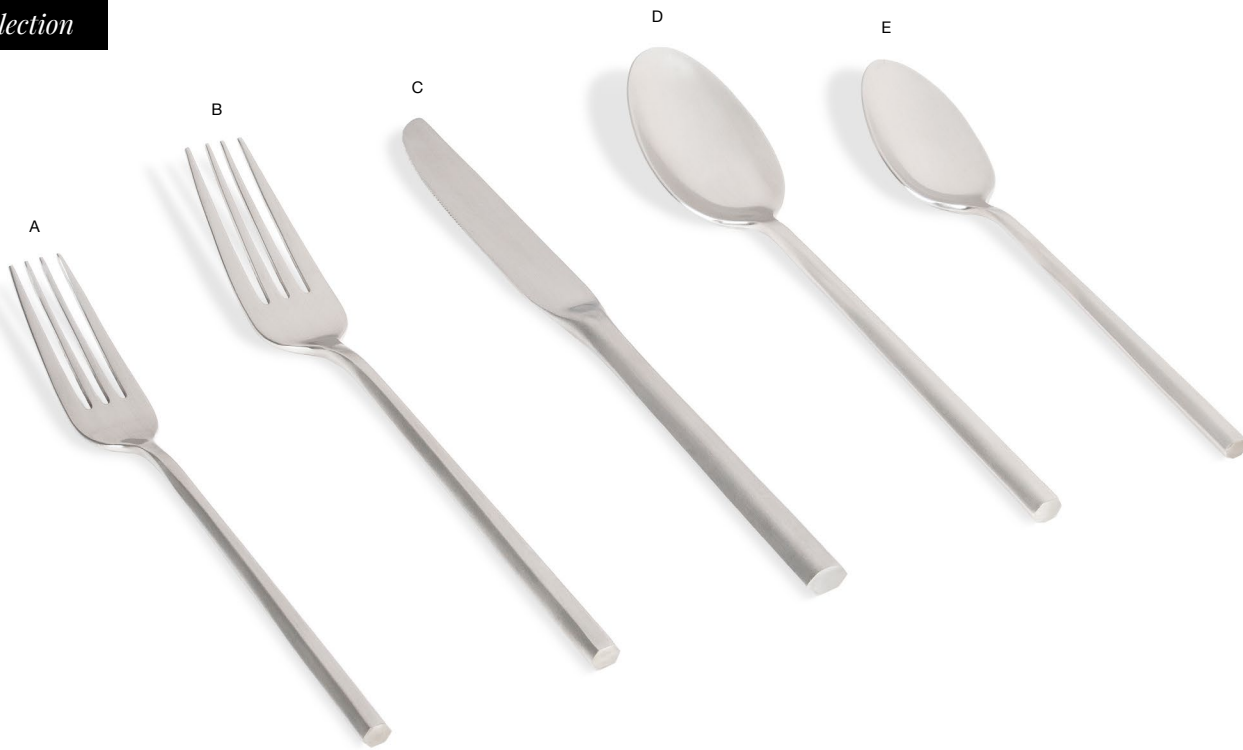

FLATWARE - 18/10 STAINLESS STEEL

HECTOR

brushed & matte brass

Create an unforgettable statement with Hector's prominent features and bold hexagonal design. Solid handles flawlessly meet on-trend finishes to bring a distinctive personality to any tablescape.

ERGONOMIC DESIGN | 18/10 STAINLESS STEEL | DISHWASHER SAFE

- A 7.25" Hector Salad Fork - Brushed** pack 12 **FSF011BSS23**
7.25 in | 18.4 cm
- B 8.25" Hector Dinner Fork - Brushed** pack 12 **FDK011BSS23**
8.25 in | 21.1 cm
- C 9.25" Hector Dinner Knife - Brushed** pack 12 **FDK011BSS23**
9.25 in | 23.4 cm

- D 8.25" Hector Dinner Spoon - Brushed** pack 12 **FDS011BSS23**
8.25 in | 21.1 cm
- E 7.25" Hector Teaspoon - Brushed** pack 12 **FTS011BSS23**
7.25 in | 18.4 cm

- A 7.25" Hector Salad Fork - Matte Brass** pack 12 **FSF011GOS23**
7.25 in | 18.4 cm
- B 8.25" Hector Dinner Fork - Matte Brass** pack 12 **FDK011GOS23**
8.25 in | 21.1 cm
- C 9.25" Hector Dinner Knife - Matte Brass** pack 12 **FDK011GOS23**
9.25 in | 23.4 cm

- D 8.25" Hector Dinner Spoon - Matte Brass** pack 12 **FDS011GOS23**
8.25 in | 21.1 cm
- E 7.25" Hector Teaspoon - Matte Brass** pack 12 **FTS011GOS23**
7.25 in | 18.4 cm