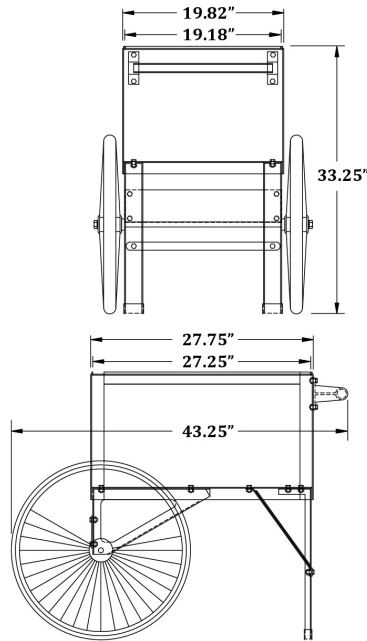

GOLD MEDAL® PRODUCTS CO.

28" Red Popcorn Cart

Model No. 2015

Specifications

Cart shown with Model 2014 Popper for reference only (items sold separately).

Overall Dimensions:

Width: 43.25"
Depth: 25.625"
Height: 33.25"