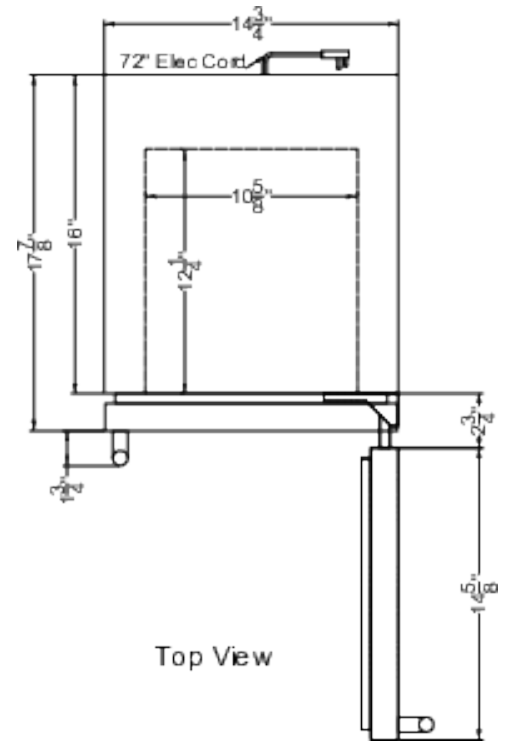

SDHR1534

33.75" x 14.75" x 17.88" (H x W x D)

15" wide shallow depth built-in undercounter all-refrigerator with stainless steel door and interior, black cabinet, lock, and digital controls

Highlights:

Uniquely shallow depth under 18" for an easy fit in kitchen islands

SDHR1534 Specifications:

Overview	
Nominal Height	34.0" (86 cm)
Height of Cabinet	33.75" (86 cm)
Nominal Width	15.0" (38 cm)
Width	14.75" (37 cm)
Nominal Depth	18.0" (46 cm)
Depth	17.88" (45 cm)
Depth with Handle	19.63" (50 cm)
Depth with door at 90°	32.5" (83 cm)
Capacity	1.8 cu.ft. (51 L)
Defrost Type	Frost-Free
Door	Stainless Steel
Cabinet	Black
US Electrical Safety	ETL
Canadian Electrical Safety	ETL-C
Energy Usage/Year	270.0kWh/year
Amps	1.0
Voltage/Frequency	115 V AC/60 Hz
Weight	77.0 lbs. (35 kg)
Parts & Labor Warranty	1 Year
Compressor Warranty	5 Years
UPC	761101106359
Refrigerator Features	
Sabbath Mode	Yes
Door Swing	RHD
Reversible	Yes
Shelf Type	Glass
Shelf Qty	3
Adjustable Shelves	Yes
Thermostat Type	Digital
Fan Type	Interior and Exterior
Refrigerant Type	R600a
Refrigerant Amount	0.64oz.
High Side PSI	270.0
Low Side PSI	105.0
Level Legs Qty	4
Interior Light	Yes
Temperature Range	36°F to 43°F

Sound Level 33.6 dB

Dimensions	
Interior Height	26.0" (66 cm)
Interior Width	10.63" (27 cm)
Interior Depth	12.25" (31 cm)
Compressor Step Height	3.75" (10 cm)
Compressor Step Width	10.63" (27 cm)
Compressor Step Depth	5.0" (13 cm)