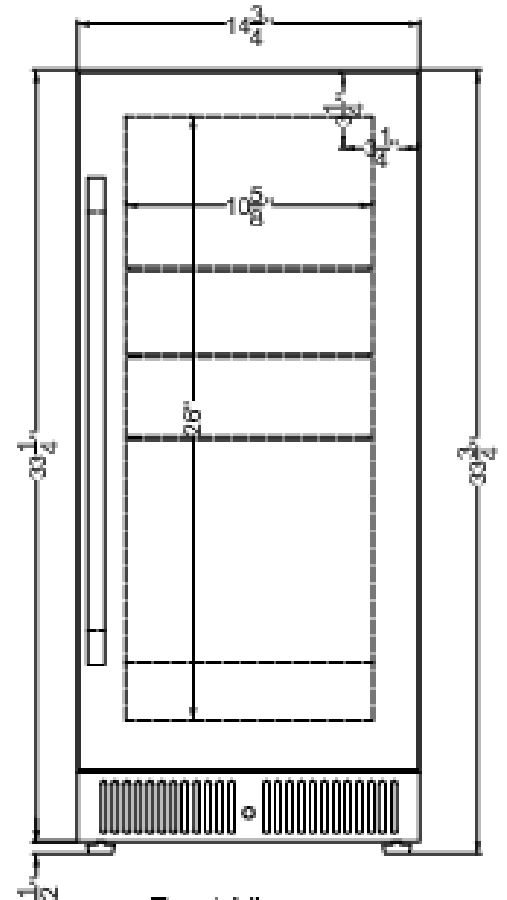

SDHR1534

33.75" x 14.75" x 17.88" (H x W x D)

15" wide shallow depth built-in undercounter all-refrigerator with stainless steel door and interior, black cabinet, lock, and digital controls

Highlights:

Uniquely shallow depth under 18" for an easy fit in kitchen islands

SDHR1534 Specifications:

Overview	
Nominal Height	34.0" (86 cm)
Height of Cabinet	33.75" (86 cm)
Nominal Width	15.0" (38 cm)
Width	14.75" (37 cm)
Nominal Depth	18.0" (46 cm)
Depth	17.88" (45 cm)
Depth with Handle	19.63" (50 cm)
Depth with door at 90°	32.5" (83 cm)
Capacity	1.8 cu.ft. (51 L)
Defrost Type	Frost-Free
Door	Stainless Steel
Cabinet	Black
US Electrical Safety	ETL
Canadian Electrical Safety	ETL-C
Energy Usage/Year	270.0kWh/year
Amps	1.0
Voltage/Frequency	115 V AC/60 Hz
Weight	77.0 lbs. (35 kg)
Parts & Labor Warranty	1 Year
Compressor Warranty	5 Years
UPC	761101106359
Refrigerator Features	
Sabbath Mode	Yes
Door Swing	RHD
Reversible	Yes
Shelf Type	Glass
Shelf Qty	3
Adjustable Shelves	Yes
Thermostat Type	Digital
Fan Type	Interior and Exterior
Refrigerant Type	R600a
Refrigerant Amount	0.64oz.
High Side PSI	270.0
Low Side PSI	105.0
Level Legs Qty	4
Interior Light	Yes
Temperature Range	36°F to 43°F

Sound Level 33.6 dB

Dimensions	
Interior Height	26.0" (66 cm)
Interior Width	10.63" (27 cm)
Interior Depth	12.25" (31 cm)
Compressor Step Height	3.75" (10 cm)
Compressor Step Width	10.63" (27 cm)
Compressor Step Depth	5.0" (13 cm)

Top View

Front View