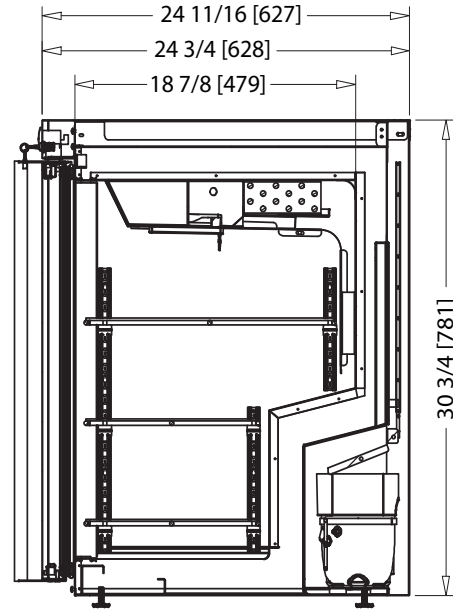

HR24C

Compact Undercounter Reach-in Refrigerator

HR24C
09/04/25
Item # 13556

Item #: _____
 Project: _____
 Qty: _____
 AIA#: _____

W x D x H
23.4" x 24.7" x 31.5"

ADA Compliant 

Features

- ▶ **Stainless steel interior and exterior front, sides and top**
- ▶ **UL approved for outdoor use**
- ▶ **Interior LED lighting**

Dimensions / Capacity

One Section HR24C

Interior Storage Capacity (CF) (AHAM)	3.87 ft ³
Overall Width x Depth (with handle)	23.4" x 26.5"
Height	31.5"
Depth with Door Open at 90°	46.7"
Adjustable Shelves	3
Shelf Dimensions (W x D)	(1) 18.5" x 17" , (2) 18.5 x 12"
Crated Weight	115 lbs.
Crated Shipping Dimensions (WxDxH)	26.8" x 24" x 36.6"

FRONT VIEW

SIDE VIEW

inch
[mm]

PLAN VIEW