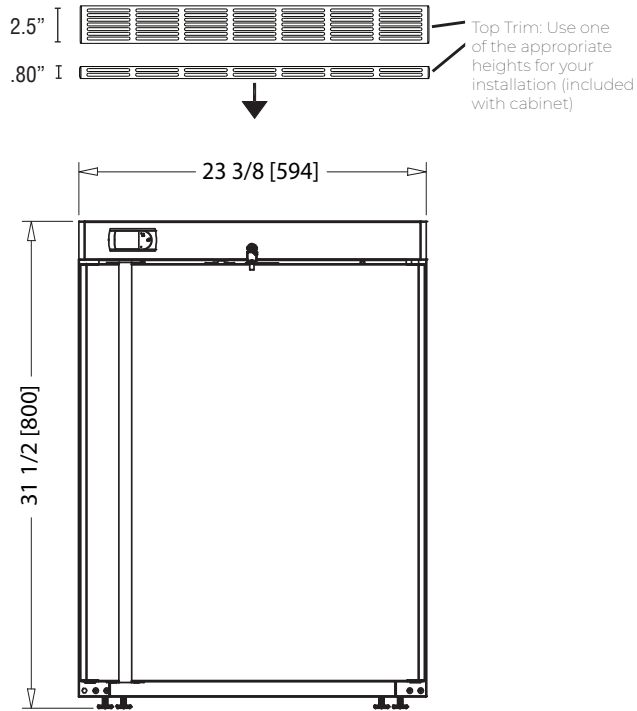

HR24C

Compact Undercounter Reach-in Refrigerator

HR24C
09/04/25
Item # 13556

Item #: _____
 Project: _____
 Qty: _____
 AIA#: _____

W x D x H
23.4" x 24.7" x 31.5"

ADA Compliant 

Features

- ▶ **Stainless steel interior and exterior front, sides and top**
- ▶ **UL approved for outdoor use**
- ▶ **Interior LED lighting**

Dimensions / Capacity

One Section HR24C

Interior Storage Capacity (CF) (AHAM)	3.87 ft ³
Overall Width x Depth (with handle)	23.4" x 26.5"
Height	31.5"
Depth with Door Open at 90°	46.7"
Adjustable Shelves	3
Shelf Dimensions (W x D)	(1) 18.5" x 17" , (2) 18.5 x 12"
Crated Weight	115 lbs.
Crated Shipping Dimensions (WxDxH)	26.8" x 24" x 36.6"

FRONT VIEW

SIDE VIEW

inch
[mm]

PLAN VIEW