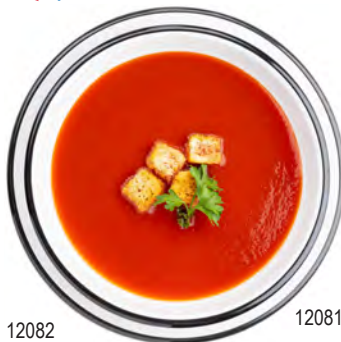

CANTEEN COLLECTION

WHITE MELAMINE WITH BLACK EDGE

This collection is designed to have the look of our enamelware but with the durability of melamine. The colored edges bring a timeless style to your table. Perfect for indoor or outdoor dining and serving appetizers, entrees, and desserts.

- Unique matte finish on outside with glossy finish inside
- Safe for temperatures up to 212°F
- Easy to clean, dishwasher safe
- Not microwave or oven safe

12082

12081

Item	Description	Capacity	Min Order	List Price (\$)
CANTEEN COLLECTION™, MELAMINE - WHITE WITH BLACK DECALED EDGE				
a.	11671 Eighth Size Serving Tray, 10 $\frac{1}{8}$ x 6 x 1 $\frac{1}{8}$ "	-	1 ea	10.86 ea
b.	11669 Fourth Size Serving Tray, 13 x 9 $\frac{1}{2}$ x 1 $\frac{1}{8}$ "	-	1 ea	21.65 ea
c.	12161 ▶ Rectangular Serving Tray, 16 x 11 $\frac{1}{2}$ x 1 $\frac{1}{2}$ "	-	1 ea	26.40 ea
d.	12163 ▶ Round Serving Bowl, 8 $\frac{1}{2}$ " dia x 2 $\frac{3}{4}$ "	1.5 QT	1 ea	15.40 ea
e.	12164 ▶ Round Serving Bowl, 10 $\frac{1}{8}$ " dia x 3 $\frac{3}{8}$ "	3 QT	1 ea	23.10 ea
f.	12165 ▶ Round Plate, 7 $\frac{7}{8}$ " dia x $\frac{5}{8}$ "	-	1 ea	7.70 ea
g.	12166 ▶ Round Plate, 10 $\frac{1}{4}$ " dia x $\frac{7}{8}$ "	-	1 ea	11.00 ea
h.	12167 ▶ Tumbler, 4" dia x 4 $\frac{1}{2}$ "	16 oz	1 ea	7.70 ea
i.	12082 ▶ Round Coupe Bowl, 7 $\frac{1}{2}$ " dia x 1 $\frac{1}{4}$ "	12 oz	1 ea	6.60 ea
j.	12081 ▶ Round Coupe Bowl, 9" dia x 1 $\frac{1}{2}$ "	24 oz	1 ea	9.36 ea
k.	12083 ▶ Rectangular Serving Pan, 7 $\frac{3}{4}$ x 5 $\frac{3}{4}$ x 1 $\frac{3}{4}$ "	18 oz	1 ea	7.70 ea
l.	12084 ▶ Rectangular Serving Pan, 9 $\frac{1}{2}$ x 7 x 2"	30 oz	1 ea	9.90 ea
m.	12162 ▶ Rectangular Serving Pan, 11 x 8 $\frac{1}{2}$ x 2 $\frac{3}{8}$ "	48 oz	1 ea	13.20 ea
n.	12214 ▶ Round Ramekin, 2 $\frac{3}{4}$ " dia x 1 $\frac{1}{8}$ "	2 oz	1 ea	2.86 ea
o.	12215 ▶ Round Ramekin, 3 $\frac{1}{8}$ " dia x 1 $\frac{1}{4}$ "	3 oz	1 ea	3.08 ea
p.	12216 ▶ Round Ramekin, 3 $\frac{1}{2}$ " dia x 1 $\frac{1}{8}$ "	4 oz	1 ea	3.30 ea