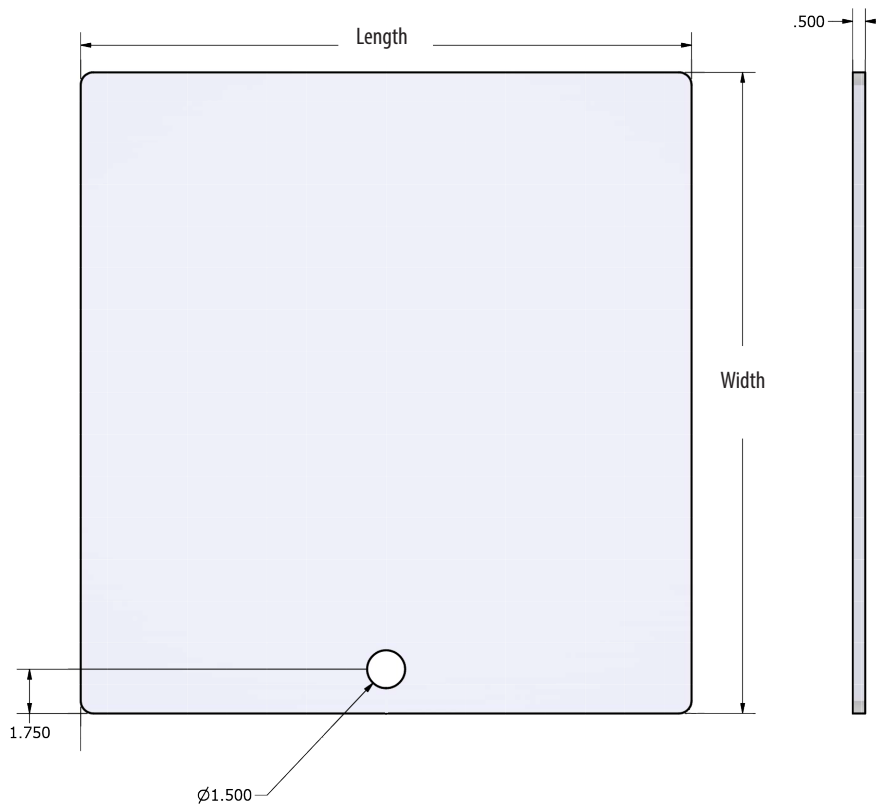

Poly Board Sink Covers

Compartment Sink Accessories

Use your smart phone to scan the above QR code to visit our website:
www.bk-resources.com

Features:

- Creates a Prep and/or Working Surface
- Custom Sizes Available - Call For Quote
- Designed to Fit a 1 Compartment or 3 Compartment Sink

Material:

- Poly Board

Part Number	Fits	Overall Size (l x w)	Recommended Bowl Size (l x w)
PSC-1620	1 Comp	16.125 x 21.375"	16" x 20"
PSC-1818	1 Comp	18.125 x 19.375"	18" x 18"
PSC-2424	1 Comp	24.125 x 25.375"	24" x 24"
PSC-3-1014	3 Comp	30.375 x 15.375"	10" x 14"