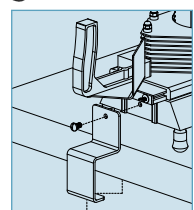

**KATTEX™ TOMATO SLICERS**

Includes blade replacement wrench

TTS-188

TTS-188-B

Stop/hold bracket included

TTS-188S-B

KAT-WR

TTS-SERIES NSF

ITEM	OVERALL DIMENSIONS L" X D" X H" (mm)	SHIP WEIGHT
TCT-375	13 1/4 x 6 1/4 x 4 1/2 (335 x 170 x 115)	4.2 lbs (1.9 kgs)
TCT-750		

ITEM	DESCRIPTION	UOM	CASE
TCT-375	3/8" Cut	Each	1/4
TCT-750	3/4" Cut	Each	1/4