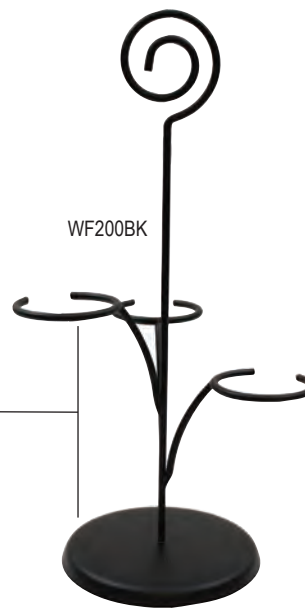

WINE FLIGHTS

- An appealing and convenient way to serve wine tastings
- Holds up to (3) 5" dia wine glasses (Not Included)

Item #	Description	Min Order	List Price (\$)
WINE FLIGHTS- BLACK POWDER COATED STEEL			
WF200BK	Black Powder Coated, 7½" dia x 14¼"	1 ea	27.64 ea

Also a convenient option to serve your condiments and sides

Fits the following ramekin options: 5063, 5066, 5068, 5071, 5072, 10768, 10789, 240002, 240010 & GRS83

CHAMPAGNE / WINE BUCKETS & STANDS

Our Champagne/Wine Buckets & Stands are great for keeping champagne on ice or wines chilled without taking up valuable tabletop space.

Item #	Description	Capacity	Min Order	List Price (\$)
CHAMPAGNE/WINE BUCKETS & STANDS-ASSORTED FINISHES				
5188	Stainless Steel Bucket, Mirror Finish, 8¾" dia x 10" H (Fits Stand 5288)	8 qt	1 ea	44.16 ea
5288	Chrome Plated Bucket Stand (Fits 5188)	-	1 ea	54.38 ea
RWB119	Stainless Steel Double Wall Bucket, Rice Pattern, 8¾" dia x 9¾" H (Fits stand 5398)	4 qt	1 ea	124.00 ea
5198	Stainless Steel Bucket, Hammered Finish, 8" dia x 8½" H (Fits stand 5398)	4½ qt	1 ea	62.38 ea
5398	Stainless Steel, Mirror Finish Bucket Stand (Fits 5198 & RWB119)	-	1 ea	124.00 ea
RS1432	Stainless Steel, Rice Pattern, Martini Glass Beverage Stand, 14½" dia x 32½"	4½ qt	1 ea	308.00 ea
a. RS2132	Stainless Steel, Rice Pattern, Round Beverage Stand with Handle, 16" dia x 32"	10¼ qt	1 ea	318.00 ea