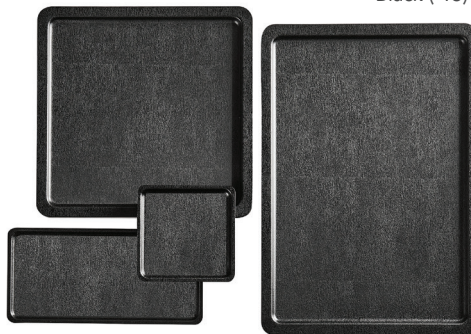

MELAMINE DINNERWARE

FINN collection

Premium Modular Melamine

Matte Finish

FINN MODULAR MELAMINE SERVING TRAYS

All Trays are Stackable and can be Arranged Together in Countless Variations.
Specify Color: Black (-13), White (-15), Natural Wood (-91).

ITEM 22097 | 4Wx4Dx½H

ITEM 22098 | 8Wx4Dx½H

ITEM 22099 | 9Wx9Dx½H

ITEM 22100 | 13Wx9Dx½H

Natural Wood (-91)

Black (-13)

MODULAR MELAMINE COVER

ITEM 22099-CVR | Cover for 22099