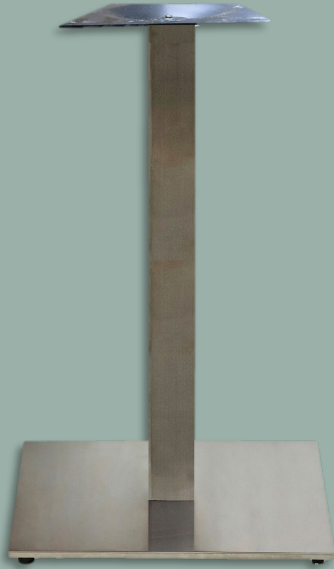

# GAMMA TABLE BASES Continued

Instantly upgrade the appearance of your indoor or outdoor bar and dining areas. These elegant, fixed bases feature stable design with integrated adjustable nylon foot glides for easy placement. The Gamma bases ensure that your restaurant or café has an inviting visual flow to bring in customers. Bases are easy to clean and stand up to harsh outdoor conditions.

Gamma 16" x 28" Lateral Base

Gamma 16" x 28" Bar Height Base

Gamma Marine 316 Dining Height Base

Gamma Marine 316 Bar Height Base

**Black**  
1: US505017

**Black**  
1: US506017  
**Silver Gray**  
1: US506009

**Silver Gray**  
1: US517009

**Silver Gray**  
1: US518009

Height: 27.5" | Length: 16" | Width: 28" | Pack: 1

Height: 39" | Length: 16" | Width: 28" | Pack: 1

Height: 27.5" | Length: 22" | Width: 22" | Pack: 1

Height: 39" | Length: 22" | Width: 22" | Pack: 1

- Sleek and sophisticated style
- Will not rust, pit, or fade
- Compatible with our Exterior Vanguard and HPL tabletop collections
- Tabletop sold separately