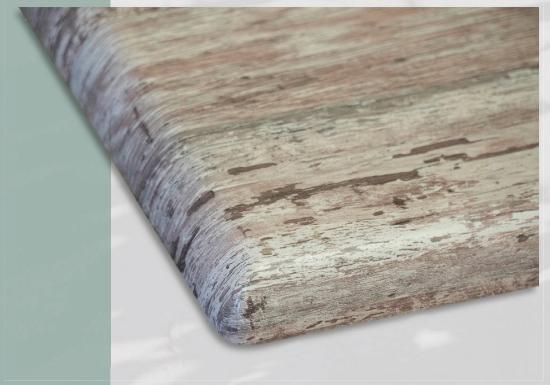

MOLDED MELAMINE TABLETOP

Discover our collection of Molded Melamine Tabletops– designed to pair beautifully with our collection of fixed and folding table bases. Specially created for outdoor dining, they feature classic designs and will provide years of service, even in the harshest outdoor foodservice environments

- Trendy marble, granite finish, or deco tops to complement all Grosfillex chairs
- Hard, smooth molded tabletop made of a molded wood/resin body with a fusion bonded melamine top
- Stain, burn, scratch, and fade resistant
- Cleans easily with soap and water
- Compatible with a wide assortment of Grosfillex bases - customize designs by mixing and matching
- Bases sold separately

COLORS:

White

- 24 x 32: UT220004
- 28 Round: UT225004
- 32 x 32: UT230004
- 32 x 32:** UT235004
- 36 x 36: UT240004
- 36 x 36:** UT245004
- 42 Round:** UT255004
- 48 Round:** UT260004
- 48 x 32: UT270004
- 48 x 32:** UT275004