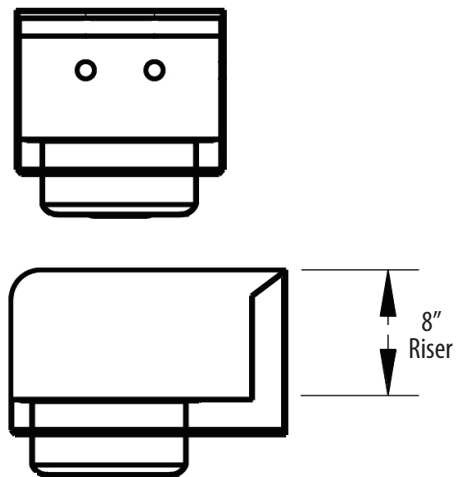

### Features:

- Wall Mounting Hardware Included
- Drain Included
- Accommodates 4" O.C. Faucets
- Marine Edge

### Material:

- 20 Gauge, T-304 Stainless Steel

### Options:

- Upgraded Faucets
- Other Plumbing Accessories - Call For Details

Part Number	Unit Size (l x w)	Bowl Dim. (l x w x d)	Faucet / Spout Mounting	Side Splash	Included Faucet	Drain Size	Product Weight (lbs)
BKHS-W-SS-SS	12" x 14.5"	9" x 9" x 5"	4" O.C. Splash	Dual	-	1 7/8"	9.00
BKHS-W-SS-SS-P-G	12" x 14.5"	9" x 9" x 5"	4" O.C. Splash	Dual	BKF-W-3G-G	1 7/8"	11.00