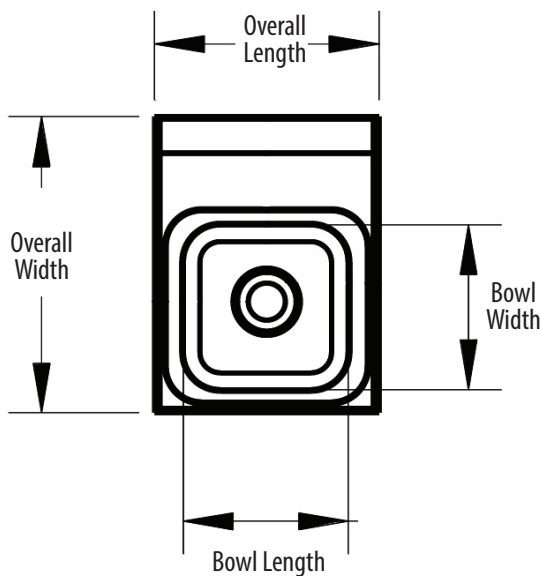

### Features:

- Wall Mounting Hardware Included
- Drain Included
- Accommodates 4" O.C. Faucets
- Marine Edge

### Options:

- Upgraded Faucets
- Other Plumbing Accessories - Call For Details

Part Number	Unit Size (l x w)	Bowl Dim. (l x w x d)	Faucet / Spout Mounting	Side Splash	Included Faucet	Drain Size	Product Weight (lbs)
BKHS-W-SS-SS	12" x 14.5"	9" x 9" x 5"	4" O.C. Splash	Dual	-	1 7/8"	9.00
BKHS-W-SS-SS-P-G	12" x 14.5"	9" x 9" x 5"	4" O.C. Splash	Dual	BKF-W-3G-G	1 7/8"	11.00