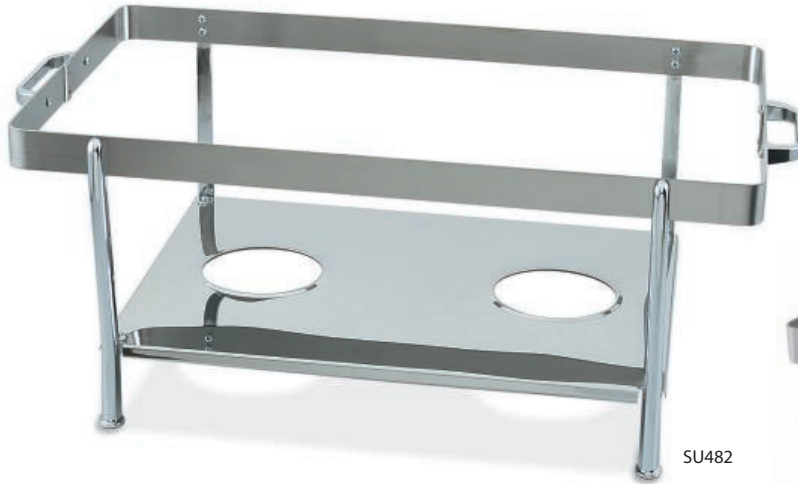

Chafer Components

SU482

SU382

CHAFER FRAMES

A variety of frames available to use interchangeably with chafing dish component parts. Frames conveniently stack for easy storage.

ITEM	DESCRIPTION	IN	CM	PACK
SU382	Half Size Frame	12 3/4 x 10 x 9 3/4	32.4 x 25.4 x 24.8	1
SU482	Full Size Frame	20 3/4 x 12 1/2 x 8 1/2	52.7 x 31.8 x 21.6	1

FUEL HOLDER

Fuel holder fits all Alegacy chafing dishes. Stainless steel with a sliding cover.

ITEM	IN	CM	PACK
AL84	3 1/2	8.9	6

HALF & FULL SIZE FOOD PANS

Both half and full size food pans can be combined and used interchangeably with various models of chafers (see pages 100-106 for other steam table pans and parts).

ITEM	DESCRIPTION	DEPTH		PACK
		IN	CM	
8002	Full Size	2 1/2	6.4	6
8004	Full Size	4	10.2	6
8122STP	Half Size	2 1/2	6.4	6
8124	Half Size	4	10.2	6