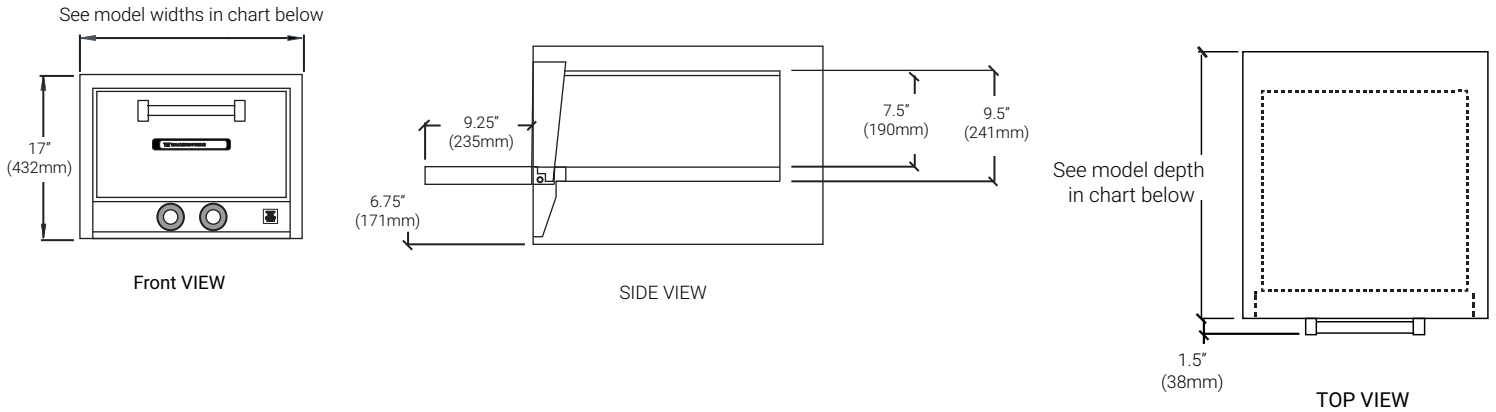

FEATURES AT A GLANCE

- P-24: 208 V or 220/240 V @ 2150 watts, single or three phase
- 140–550°F (60–288°C) temperature range
- 60-minute, electric timer with continuous-ring alarm and manual shut-off
- Independent top and bottom controlled Incoloy heating elements
- One high-heat, fully welded, aluminized steel baking chamber
- One 20.75" (527 mm) sq. deck
- Cordierite or brick-lined
- 7.5" (70 mm) or 7" (178 mm) deck heights
- All stainless steel exterior
- Fully insulated
- 6' (1829 mm) cord and plug on single-phase units
- 4" (102 mm) adjustable legs
- One-year limited warranty

HEARTHBAKE SERIES COUNTERTOP ELECTRIC OVENS

SERIES: P24S, & P24BL

EQUIPMENT DIMENSIONS

MECHANICAL SPECIFICATIONS

Model #	Overall Dim (W x H x D)*	Deck Height	Deck Size (W x D)	Decks	Baking Chambers	Thermostat Range	Carton Dim (W x H x D)	Cubic Feet	Cubic Meter	Ship Wt.
P24S	26" x 17" x 28" (660 x 432 x 711)	7.5" (191)	20.75" x 20.75" (527 x 527)	1	1	140°-550°F (60-288°C)	28" x 22" x 30" (711 x 559 x 762)	10.7	.31	145 (66kg)
P24BL	26" x 17" x 28" (660 x 432 x 711)	7" (178)	20.75" x 20.75" (527 x 527)	1	1	140°-550°F (60-288°C)	28" x 22" x 30" (711 x 559 x 762)	10.7	.31	145 (66kg)