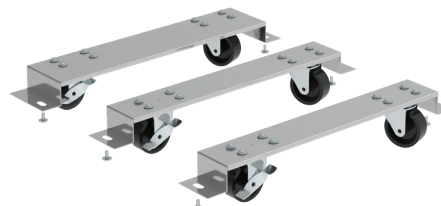

AIA#: _____

HS-5663

For use with: BB59, BB69, BB59-G,

BB69-G, CC50, CC65, DD59, DD69

Overall height increased by 2.25"

HS-5662

For use with: BB80, BB95, BB80-G, BB95-G,

CC80, CC95, DD80, DD95

Overall height increased by 2.25"

Shown installed on shelf (not included)

HS-5515

For use with: BB59, BB69, BB80, BB95,

BB59-G, BB69-G, BB80-G, BB95-G

Casters and Rails

Accessory Number	Description	For use with	Shipping Dimensions (LxWxH)	Shipping Weight
HS-5663	Low Profile 4" Casters & Rails (4 casters & shims)	BB59, BB69, BB59-G, BB69-G, CC50, CC65, DD59, DD69	12.5" x 7" x 4"	8 lbs.
HS-5662	Low Profile 4" Casters & Rails (6 casters & shims)	BB80, BB95, BB80-G, BB95-G, CC80, CC95, DD80, DD95	12.5" x 7" x 4"	12 lbs.
HS-5515	Bottle Dividers for Back Bar Shelves (6 pack with clips)	BB59, BB69, BB80, BB95, BB59-G, BB69-G, BB80-G, BB95-G	23" x 8" x 3"	2 lbs.