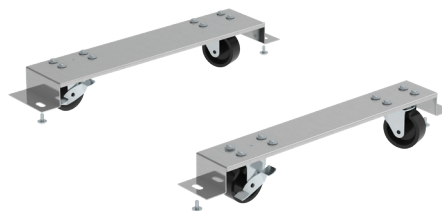

AIA#: _____

HS-5663

For use with: BB59, BB69, BB59-G,

BB69-G, CC50, CC65, DD59, DD69

Overall height increased by 2.25"

HS-5662

For use with: BB80, BB95, BB80-G, BB95-G,

CC80, CC95, DD80, DD95

Overall height increased by 2.25"

Shown installed on shelf (not included)

HS-5515

For use with: BB59, BB69, BB80, BB95,

BB59-G, BB69-G, BB80-G, BB95-G

Casters and Rails

Accessory Number	Description	For use with	Shipping Dimensions (LxWxH)	Shipping Weight
HS-5663	Low Profile 4" Casters & Rails (4 casters & shims)	BB59, BB69, BB59-G, BB69-G, CC50, CC65, DD59, DD69	12.5" x 7" x 4"	8 lbs.
HS-5662	Low Profile 4" Casters & Rails (6 casters & shims)	BB80, BB95, BB80-G, BB95-G, CC80, CC95, DD80, DD95	12.5" x 7" x 4"	12 lbs.
HS-5515	Bottle Dividers for Back Bar Shelves (6 pack with clips)	BB59, BB69, BB80, BB95, BB59-G, BB69-G, BB80-G, BB95-G	23" x 8" x 3"	2 lbs.