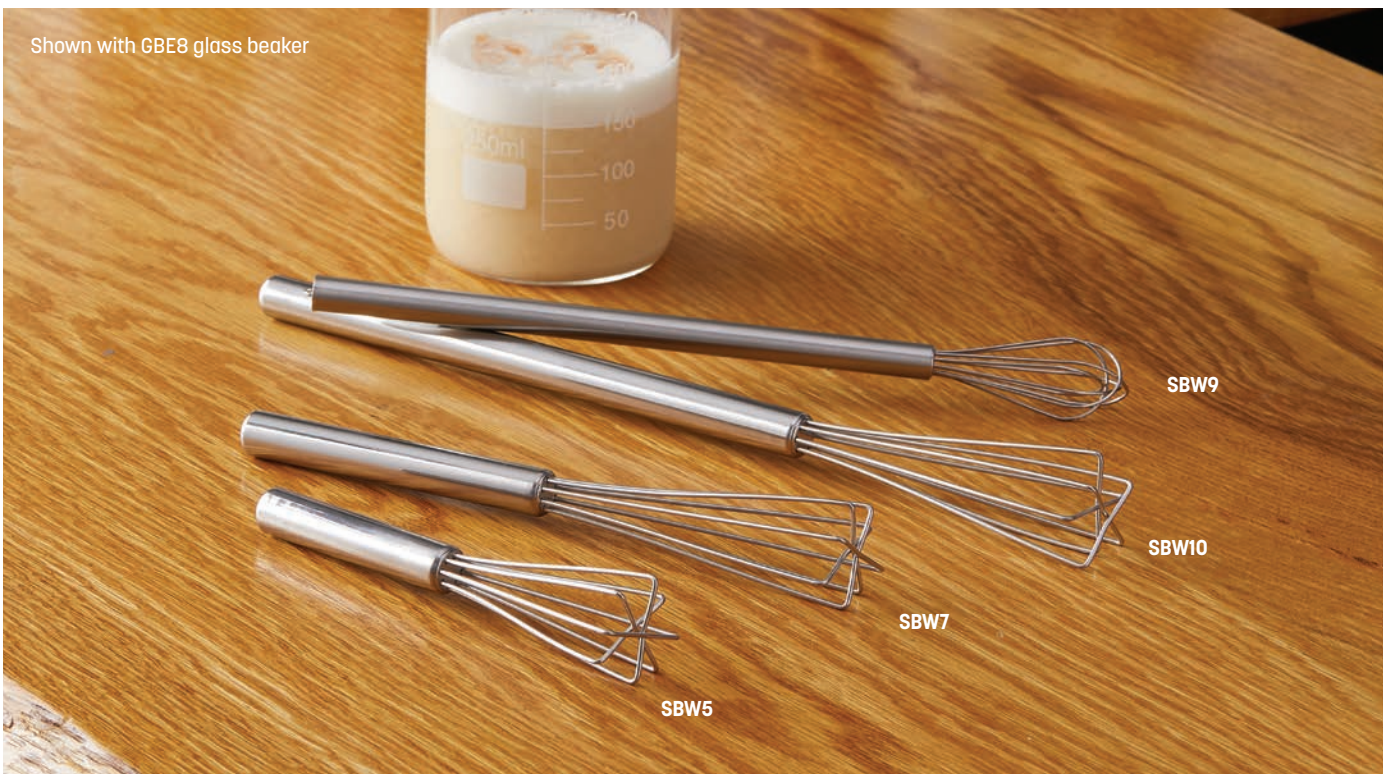

Shown with GBE8 glass beaker

Stainless Steel Bar Whisks

Cocktailing is an art. These whisks are a mixologist's right-hand memory maker.

- SBW5** Square
5" L (12.7 cm)
- SBW7** Square
7" L (17.8 cm)
- SBW9** Round
9" L (22.9 cm)
- SBW10** Square
10 ½" L (26.6 cm)

Stainless Steel Bar Utensils

The bartender's arsenal of tools, all in one stylish collection. Each utensil is crafted from stainless steel and tipped with black rubber.

- SZ56** Zester
6 ¾" L (17.1 cm)
- SM9** Cocktail Muddler
9 ⅛" L (23.2 cm)