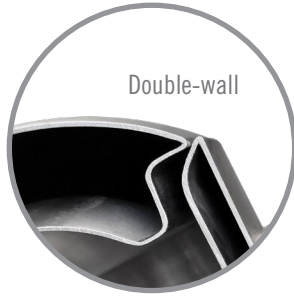

COFFEE, TEA & WATER

CUSTOM ENGRAVING 
AVAILABLE

Tea Infuser

Hinged lid

Double-wall

Brushed

COFFEE SERVER "PLATINUM"

ITEM #	DESCRIPTION	MATERIAL	FINISH	HEIGHT	DIAMETER	VOLUME	WEIGHT
0113	Platinum Server	18/10 Stainless Steel	Polished	6.3"	3.0"	11 fl. oz.	1.0 lb
0133	Infuser for #0113	18/10 Stainless Steel	Polished	3.0"	1.8"	-	0.1 lb
0114	Platinum Server	18/10 Stainless Steel	Polished	8.0"	3.3"	18 fl. oz.	1.5 lb
0115	Platinum Server	18/10 Stainless Steel	Polished	8.5"	3.8"	27 fl. oz.	1.8 lb
0116	Platinum Server	18/10 Stainless Steel	Polished	9.5"	4.0"	41 fl. oz.	2.5 lb
0118	Platinum Server	18/10 Stainless Steel	Brushed	8.0"	3.3"	18 fl. oz.	1.5 lb
0119	Platinum Server	18/10 Stainless Steel	Brushed	9.5"	4.0"	41 fl. oz.	2.5 lb