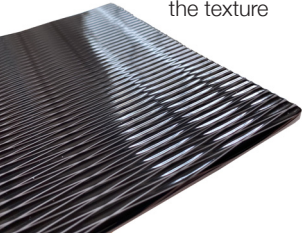

Jewel

Close up of the texture

M10638RC
GN 1/4 Rectangular Tray
10 1/2" x 6 3/8" x 3/4" h.

M12347RC
GN 1/3 Rectangular Tray
12 3/4" x 7" x 3/4" h.

M20638RC
GN 2/4 Rectangular Tray
20 3/4" x 6 3/8" x 3/4" h.

Side view

M978RC
GN 1/2 Rectangular Tray
12 3/4" x 9 7/8" x 3/4" h.

M2012RC
GN 1/1 Rectangular Tray
20 7/8" x 12 3/4" x 3/4" h.

M2415RC
Rectangular Tray
24" x 15" x 5/8" h.

Black (B)

Chocolate (CH)

Lapis (LAP)