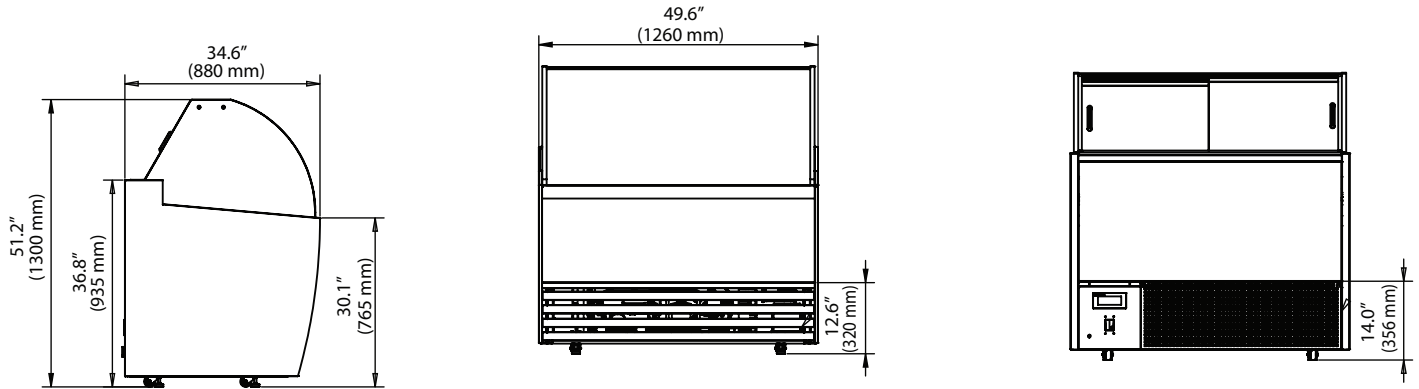

Gelato Curved Glass Case

KGC- Series

KGC-9C | KGC-12C | KGC-15C

KGC-9C