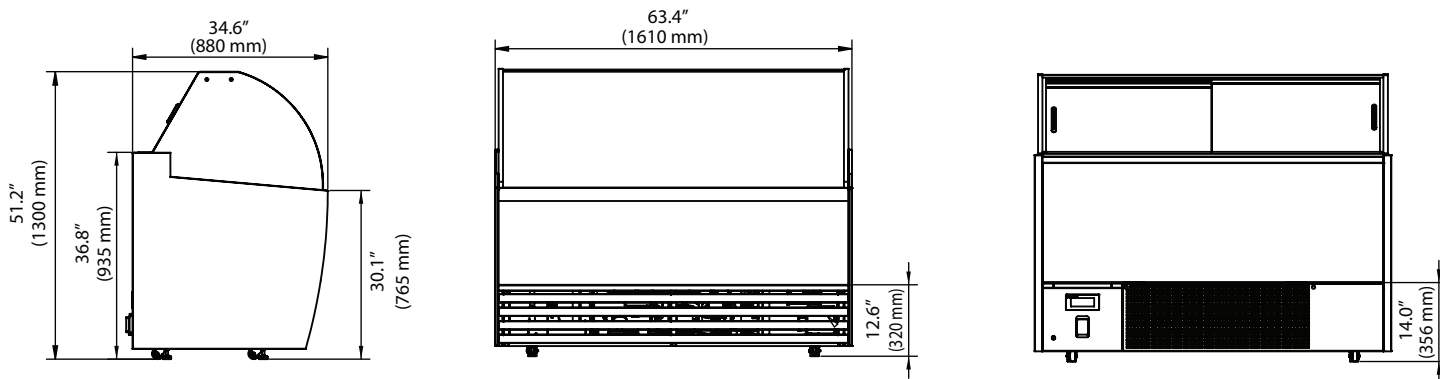

Gelato Curved Glass Case

KGC- Series

KGC-9C | KGC-12C | KGC-15C

KGC-9C

KGC-12C

KGC-15C

www.mvpgroupcorp.com

3560 NW 56th Street
Fort Lauderdale, FL 33309
Tel.: 786.600.4687 / Toll Free: 844.218.8477

sales@mvpgroupcorp.com