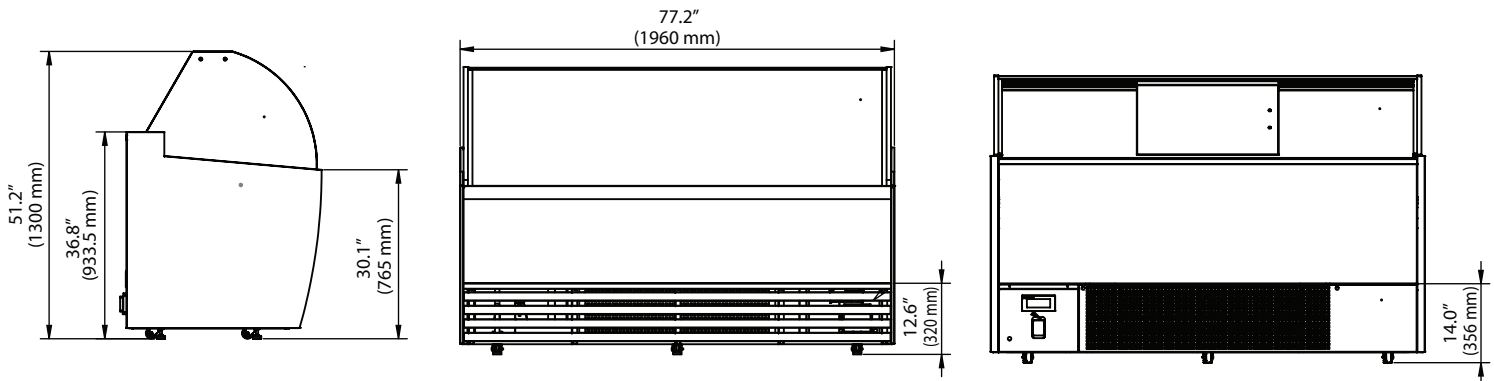

KGC-15C

www.mvpgroupcorp.com

3560 NW 56th Street
Fort Lauderdale, FL 33309
Tel.: 786.600.4687 / Toll Free: 844.218.8477

sales@mvpgroupcorp.com