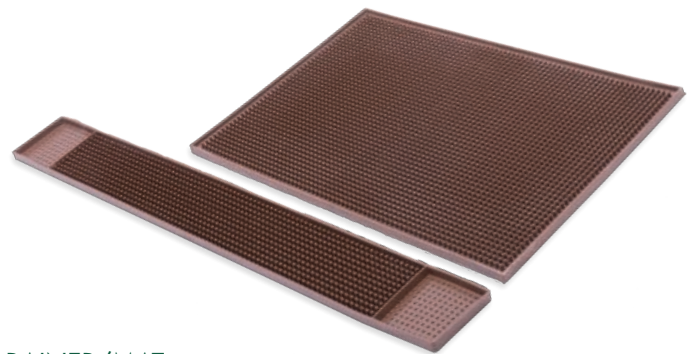

COCKTAIL PARASOLS

Parasols have a wooden stem and are 3" (7.6 cm) in diameter when open. Assorted colors.

ITEM	LENGTH		PACK
	IN	CM	
4600	4 1/16	10.3	144

TOOTHPICK FRILLS

Round, wooden toothpicks with assorted colored cellophane frill end for sandwiches and/or cocktails. Packed 1,000 per tray box, 10,000 per shipping case. Sold in case lot only.

ITEM	LENGTH		PACK
	IN	CM	
FC23	2 3/4	7	1 cs
FC25	4 1/4	10.8	1 cs

WOOD MUDDLER

Muddler is turned, highly polished, alcohol proof, and made of hardwood.

ITEM	LENGTH		PACK
	IN	CM	
115M	8	20.3	24

BAR DRAINER/MAT

Mats are made of brown, soft rubber with a well at each end (for the BD273BR) or full size with no well (for BD1218BR).

ITEM	IN	CM	PACK
BD1218BR	12 x 18	30.4 x 45.7	12
BD273BR	3 1/4 x 27	8.3 x 68.6	12

GLASS RIMMER

Easy salting of drinks and general bar use.

ITEM	DESCRIPTION	DIAMETER		
		IN	CM	PACK
 GR30	Glass Rimmer	6 1/4	15.9	1
GR30S	Replacement Sponge	5 5/8	14.3	12

 Economy line offerings are identified by our green e-line icon and matching color-coded chart items.