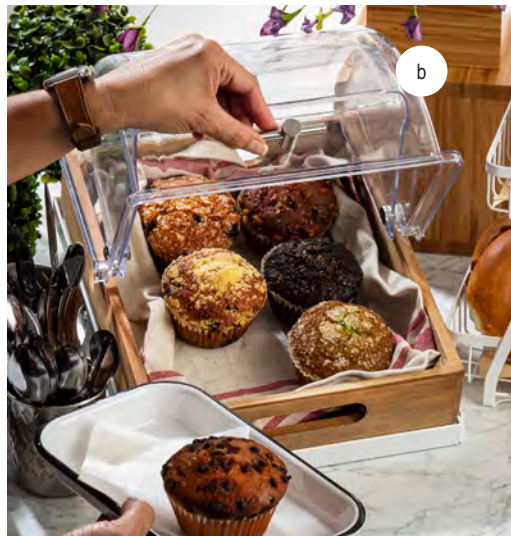

Item #	Description	Capacity	Min Order	List Price (\$)
COLD SERVERS—STAINLESS STEEL AND POLYCARBONATE				
CW40166	Round, 20 $\frac{1}{8}$ " dia x 13 $\frac{1}{2}$ "	5 $\frac{1}{4}$ qt	1 ea	1,000.00 ea
CW40169	Rectangular, Full Size Pan, 22 $\frac{1}{2}$ x 14 $\frac{3}{4}$ x 10 $\frac{3}{4}$ "	5 qt	1 ea	1,000.00 ea
REPLACEMENT PARTS & ACCESSORIES				
10209	Round Replacement Pan for CW40166, 18 $\frac{1}{4}$ " Dia. x 1 $\frac{3}{4}$ "	5 $\frac{1}{4}$ qt	1 ea	108.00 ea
10210	Replacement Pan for CW40169, 20 $\frac{1}{8}$ x 12 $\frac{1}{8}$ x 1 $\frac{3}{4}$ "	5 qt	1 ea	114.00 ea

Domes also sold separately

10210

a

b

DOME DISPLAY FOR TRAYS

- Dome displays keep your food covered and fresh on the serving line
- Not microwave or oven safe

Item #	Description	Min Order	List Price (\$)
POLYCARBONATE			
a. PC2	Round Cover, 19 dia x 10"	1 ea	266.80 ea
PC1	Rectangular Cover, 21 $\frac{1}{2}$ x 13 $\frac{1}{4}$ x 7 $\frac{1}{2}$ " (Fits on Cold Server CW40169)	1 ea	257.60 ea
b. 11688	Rectangular Cover, 11 x 13 $\frac{1}{2}$ x 7 $\frac{1}{2}$ " (Fits Half Size Crates)	1 ea	94.64 ea
18/8 STAINLESS STEEL			
RPD21	21" dia Round Tray (Fits Cover PC2)	1 ea	162.60 ea
RPD2415	Rectangular Tray (Fits Cover PC1), 23 $\frac{1}{4}$ x 15 x 1"	1 ea	175.00 ea