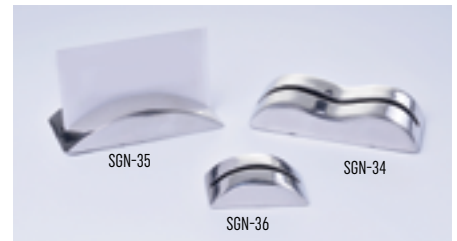

## Black Wire Sign Holder

- SGN-90** 16.875" tall 42.9 cm 12 ea.

## Card Holder

- SGNCKN-30** Chicken-Shaped, 6" tall 6 ea.  
15.2 cm
- SGNCOW-32** Cow-Shaped, 6" tall 6 ea.  
15.2 cm
- SGNFSH-33** Fish-Shaped, 6" tall 6 ea.  
15.2 cm
- SGNPIG-31** Pig-Shaped, 6" tall 6 ea.  
15.2 cm

## Card Holder

- SGN-24** Fleur de Lis, 2.5" tall 6.3 cm 12 ea.
- SGN-25** Guitar-Shaped, 4.5" tall 11.4 cm 12 ea.
- SGN-25 holds 3.5" x 2" cards

## Card Holder

- SGN-03** Chef-Shaped Card Holder, 4" tall 12 ea.  
10.1 cm
- SGN-04** Chrome Half-Sphere Card Holder, 2.25" tall 24 ea.  
5.7 cm