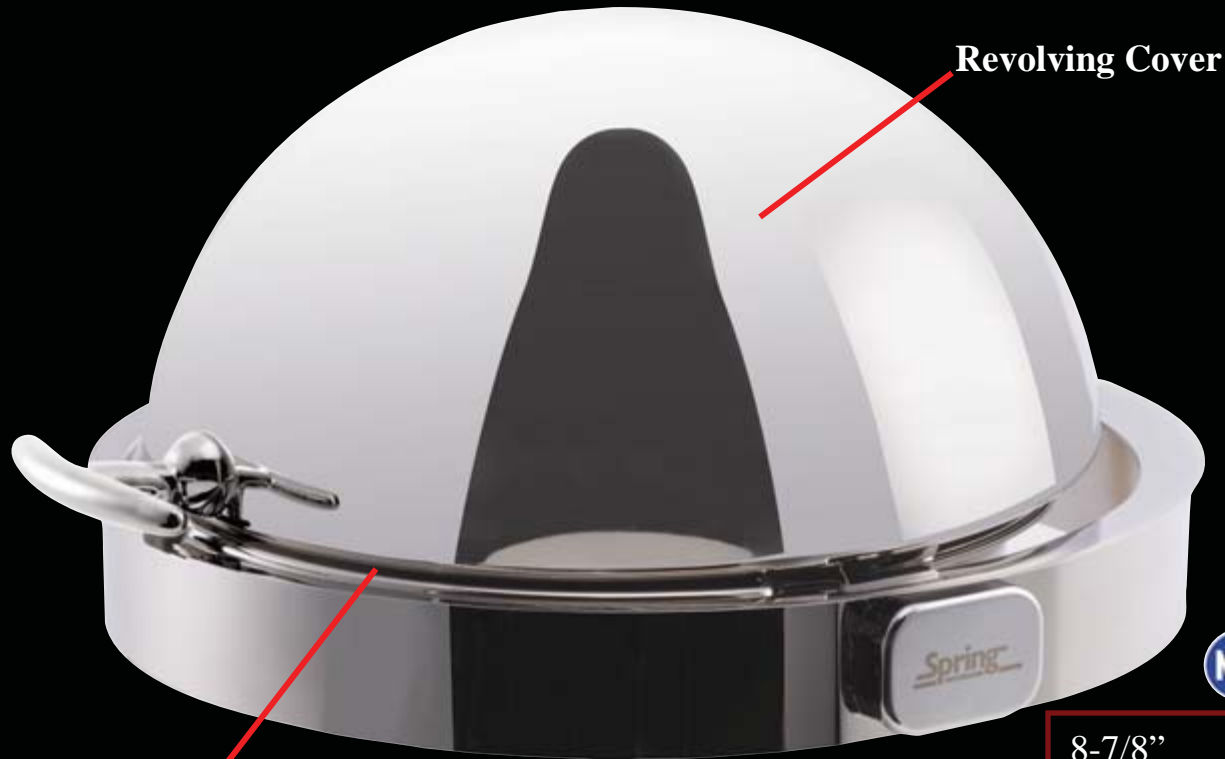

# Built-In Chafing Dish

Revolving Cover

'Intelligent Design'  
Water Channel

8-7/8"	H
13-3/4"	Diam
4 or 8 Qt	Capacity
41	LBS

## Item # 2547-35

- ❖ Roll-Top Lid
- ❖ Mirror-Polished 18/10 Stainless Steel
- ❖ Available With Gold or Chrome Plated Accents
- ❖ Includes One Insert Pan
- ❖ Includes One Electric Heating Element #9524/1
- ❖ Includes One Mirror-Polished Trim Ring