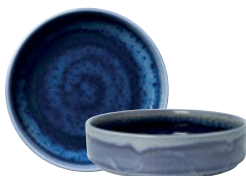

MADE TO ORDER

new

STEELITE PERFORMANCE *aurora vesuvius lapis*

ALUMINA VITRIFIED CHINA

Stacking Deep Plate
17820559
20.25cm (8") 122.0cl (43oz)

Stacking Deep Plate
17820560
16.5cm (6 1/2") 65.9cl (22.3oz)

Stacking Deep Plate
17820561
13.5cm (5 1/2") 30.2cl (10.2oz)

Stacking Deep Plate
17820470
10.0cm (4") 12.4cl (4.2oz)

Stacking Deep Plate
17820471
7.5cm (3") 8.0cl (2.7oz)

Tulip Bowl
17820541
17.5cm (6 1/4") 106.0cl (37 1/4oz)

Tulip Bowl
17820540
14.0cm (5 1/2") 51.43cl (18oz)

Tulip Bowl
17820539
10.0cm (4") 17.62cl (6 1/4oz)

Tulip Bowl
17820538
7.0cm (2 3/4") 5.68cl (2oz)

Bowl
17820484
17.5cm (7") 98.0cl (34 1/2oz)

Bowl
17820482
15.5cm (6 1/8") 65.5cl (23oz)

Bowl
17820481
13.5cm (5 1/4") 45.5cl (16oz)

City Mug
17820623
34.0cl (12oz)
Fits X0042

City Mug
17820624
28.5cl (10oz)
Fits X0042

City Mug
17820626
11.4cl (4oz)
Fits X0043

Combines Revolution Bluestone and Vesuvius Lapis

Due to the unique hand crafted and hand decorated design of this range each item will be slightly different in color and texture from images shown. All Products are Measured at Max Capacity (oz) For further details contact your customer service rep.