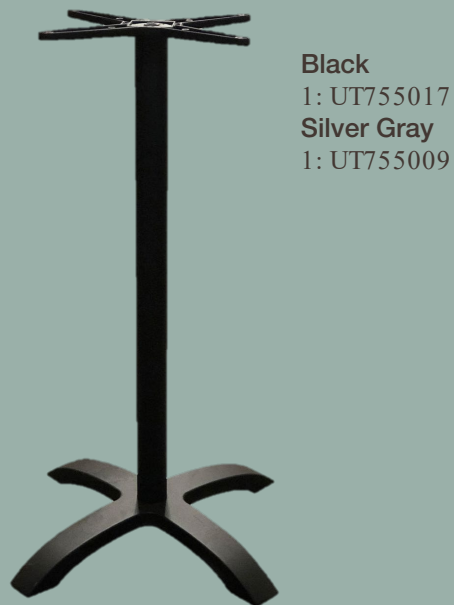

ECO-FIX SMALL BASE

Specifically designed for indoor/outdoor hospitality and food service use. Heavy duty powder coated aluminum construction for weather resistance and structural integrity. Four adjustable leg levelers balance table on uneven surfaces.

Eco-Fix Small Base

Height: 27.25" | Length: 18" | Width: 18" | Pack: 1

A molded melamine tabletop will also need 14" mounting plate for assembly to base

Eco-Fix Bar Height Base

Height: 42" | Length: 18" | Width: 18" | Pack: 1

A molded melamine tabletop will also need 14" mounting plate for assembly to base

Eco-Fix Lateral Base

Height: 28" | Length: 23.5" | Width: 32" | Pack: 1

Space between mounts 29.5"

Eco-Fix Lateral Base for Rail Tops

Height: 28" | Length: 23.5" | Width: 32" | Pack: 1

Space between mounts 29.5"

- Easy to assemble
- Tabletop sold separately