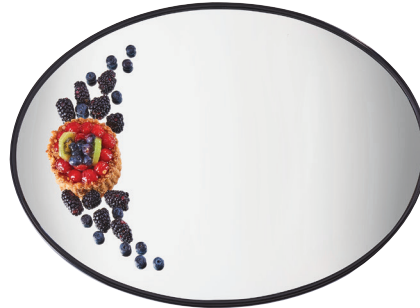

OVAL MIRROR TRAYS WITH BLACK TRIM

ITEM RR242 | 24Wx18Dx1H

ITEM RR322 | 24Wx32Dx1H