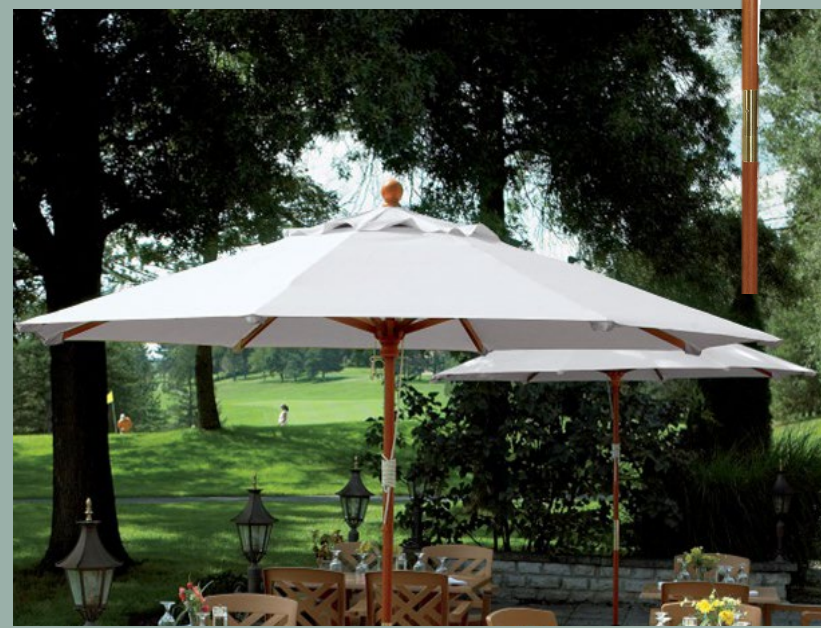

MARKET 9' Round Umbrella with 1.5" Wooden Pole

Elevate your hospitality and foodservice area with the 9-foot wooden market umbrella. Featuring an eight-rib design and vent for added stability, it boasts a sturdy 1 1/2" hard kempas wood pole. This umbrella is crafted for fade, stain, and mildew resistance, with all-brass hardware to resist corrosion, ensuring both durability and a touch of class. **BASE NOT INCLUDED**

- 2-piece kempas wood pole with brass connector for structural strength, easy transportation and shipping
- Outdura® solution-dyed acrylic traditional fabric colors Grade C for extra color fastness and ease of maintenance. Fully tested to meet ASTM performance standards for commercial outdoor furniture fabric
- Works with any Grosfillex table plus 8 reinforced ribs for extra wind resistance
- Pulley facilitates easy opening and closing