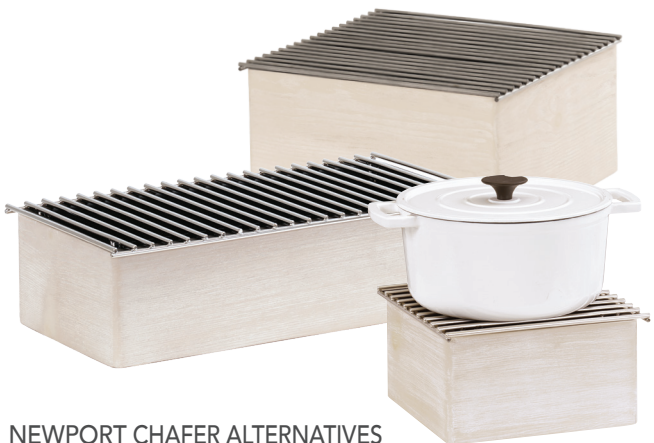

NEWPORT COLLECTION

NEWPORT CHAFER

Features Easy Access Drawer for Chafers Fuel.
Includes Stainless Steel Chafers Cover.

ITEM 22505-113 | 22Wx14Dx13½H

NEWPORT CONDIMENT ORGANIZER

ITEM 22455-3-113 | 6Wx7Dx16H | 3 Section

ITEM 22455-6-113 | 11Wx7Dx16H | 6 Section

NEWPORT CHAFER ALTERNATIVES

ITEM 22423-113 | 10Wx10¼Dx5¼H

ITEM 22422-113 | 19¾Wx10Dx5½H

ITEM 23453-113 | 16Wx16Dx8H

NEWPORT CONDIMENT STATION

Items Sold Separately.
Condiment Organizer.

ITEM 2019-113 | 15Wx14½Dx9¼H

Cup and Lid Holder (3 shown)

ITEM 22430-113 | 5Wx5Dx9H

NEWPORT CUP AND LID HOLDER

Fits up to 3.75" Diameter Cup and Lids.

ITEM 22430-113 | 5Wx5Dx9H

NEWPORT JAR DISPLAYS

Includes Glass Jars.

ITEM 22384-3-113 | 5Wx12¾Dx4½H | 3 Jar

ITEM 22384-6-113 | 9Wx12¾Dx4½H | 6 Jar

Please visit www.calmil.com/legal for a complete list of California Proposition 65 related items.