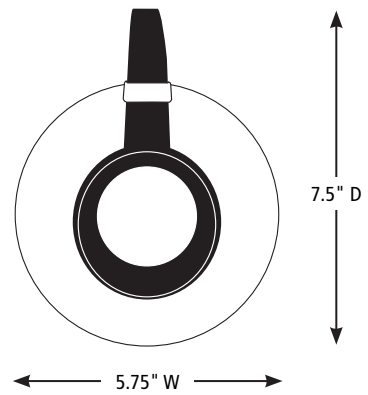

**RELATED PRODUCTS**

**WCW10** Single-Burner  
Coffee Warmer

**WCW20** Double-Burner  
Coffee Warmer

**WCW20R** Step-Up,  
Double-Burner  
Coffee Warmer

**DIMENSIONS**

Out of Box Weight: 1 lb.

ORDERING INFORMATION	#STD. PKG.	GIFTBOX WEIGHT (LB)	CUBIC FEET	BOX DIMENSIONS D X W X H	UPC	CASE PKG.	MC WEIGHT (LB)	MC DIMENSIONS D X W X H	MBC
WCDB64X – 64 oz. Glass Decanter	1	1.0	.215	6.25" x 8.5" x 7"	040072108495	12	15	26.5" x 21.5" x 8.5"	10040072108492