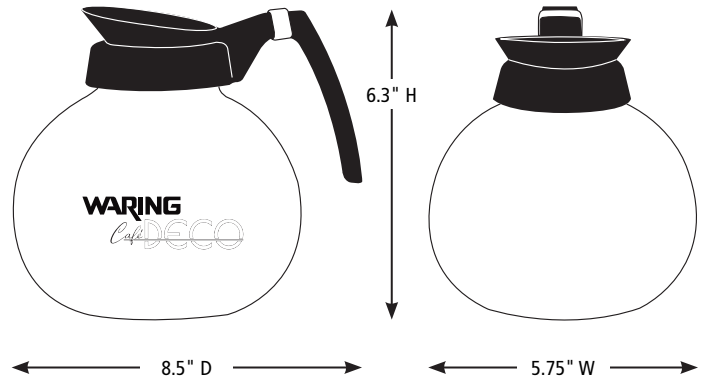

### MAIN FEATURES

- 64 oz. (1.9 liter) capacity
- Includes removable orange silicone ring to indicate decaf brew
- Unique design to optimize pour
- Glass construction allows you to see how much beverage remains
- Ergonomic handle molded for optimal strength and long-lasting life!

**RELATED PRODUCTS**

**WCW10** Single-Burner  
Coffee Warmer

**WCW20** Double-Burner  
Coffee Warmer

**WCW20R** Step-Up,  
Double-Burner  
Coffee Warmer

**DIMENSIONS**

Out of Box Weight: 1 lb.

ORDERING INFORMATION	#STD. PKG.	GIFTBOX WEIGHT (LB)	CUBIC FEET	BOX DIMENSIONS D X W X H	UPC	CASE PKG.	MC WEIGHT (LB)	MC DIMENSIONS D X W X H	MBC
WCDB64X – 64 oz. Glass Decanter	1	1.0	.215	6.25" x 8.5" x 7"	040072108495	12	15	26.5" x 21.5" x 8.5"	10040072108492