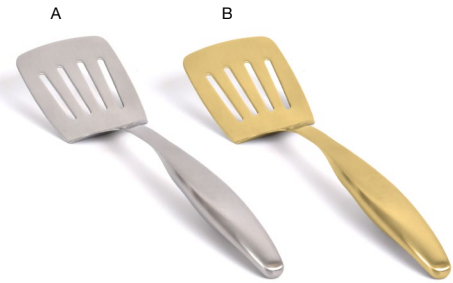

A 10.25" Brushed Stainless Slotted Turner - Silver	pack 12	BUT038BSS23	NEW
10.25 in | 26.3 cm			
B 10.25" Brushed Stainless Slotted Turner - Matte Brass	pack 12	BUT038GOS23	NEW
10.25 in | 26.3 cm