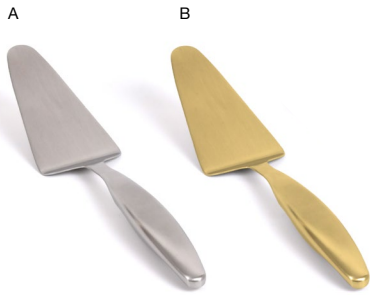

A 10.25" Brushed Stainless Cake Server - Silver	pack 12	BUT039BSS23	NEW
10.25 in | 26.3 cm			
B 10.25" Brushed Stainless Cake Server - Matte Brass	pack 12	BUT039GOS23	NEW
10.25 in | 26.3 cm