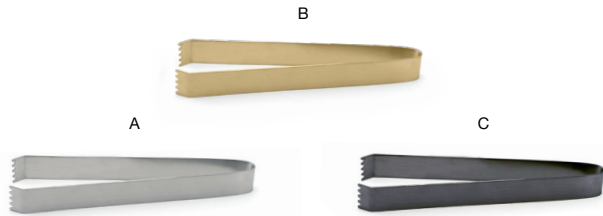

UNIVERSAL UTENSILS - STAINLESS STEEL

- A 7" Brushed Stainless Tongs - Silver** pack 12 **BUT021BSS23**
7 in | 18 cm
- B 7" Brushed Stainless Tongs - Matte Brass** pack 12 **BUT021GOS23**
7 in | 18 cm
- C 7" Brushed Stainless Tongs - Matte Black** pack 12 **BUT031BKS23**
7 in | 18 cm

- A 6" Brushed Stainless Scoop - Silver** pack 12 **BUT032BSS23**
6 in | 15 cm
- B 6" Brushed Stainless Scoop - Matte Brass** pack 12 **BUT032GOS23**
6 in | 15 cm
- C 6" Brushed Stainless Scoop - Matte Black** pack 12 **BUT032BKS23**
6 in | 15 cm

- A 4.75" Brushed Stainless Bent Sampler™ Spoon - Silver** pack 12 **FSM001BSS23** **NEW**
4.75 in | 12.3 cm
- B 4.75" Brushed Stainless Bent Sampler™ Spoon - Matte Brass** pack 12 **FSM001GOS23** **NEW**
4.75 in | 12.3 cm
- C 4.75" Brushed Stainless Bent Sampler™ Spoon - Matte Black** pack 12 **FSM001BKS23** **NEW**
4.75 in | 12.3 cm