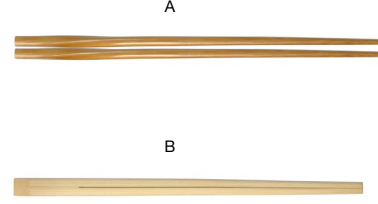

5" Bamboo Spoon
5 in | 12.5 cm
pack 12
BUT013BBB93

5.5" Bamboo Spoon
5.5 in | 14 cm
pack 12
BUT018BBB93

5.5" Bamboo Fork
5.5 in | 14 cm
pack 12
BUT019BBB93

6.5" Bamboo Wide Mouth Spoon
6.5 in | 16.2 cm
pack 12
BUT012BBB93

6.5" Bamboo Spreader
6.5 in | 16.2 cm
pack 12
BUT011BBB93

A 7.25" Bamboo Tongs - Natural pack 12 **BUT028BBB23**
7.25 x 1 in | 18.6 x 2.3 cm
B 7.25" Bamboo Tongs - Smoke pack 12 **BUT028GYB23**
7.25 x 1 in | 18.6 x 2.3 cm

10" Bamboo Flat Spoon
10 in | 25.5 cm
pack 12
BUT008BBB93

12" Bamboo Spoon
12 in | 30.5 cm
pack 12
BUT007BBB93

12" Bamboo Slim Tongs
12 x .5 in | 30.5 x 1.2 cm
pack 12
BUT009BBB93

12" Bamboo Narrow Tongs
12 x 1.25 in | 30.5 x 2.9 cm
pack 12
BUT023BBB23

12" Bamboo Tongs
12 x 1.25 in | 30.5 x 3.4 cm
pack 12
BUT022BBB23

UNIVERSAL UTENSILS - CHOPSTICKS

- A** 9" Mirrored Stainless Straight Chopsticks - Silver pack 24 **FCH029MSS24**
9 in | 22.8 cm
- B** 9" Mirrored Stainless Twisted Chopsticks - Silver pack 24 **FCH028MSS24**
9 in | 22.8 cm