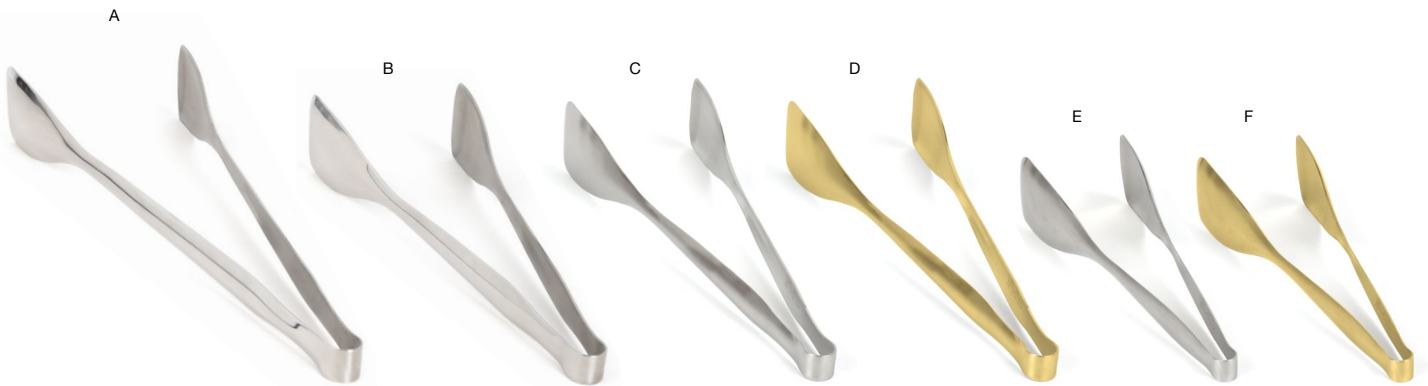

A 15" Mirrored Stainless Tongs - Silver	pack 6	BUT025MSS22		D 12" Brushed Stainless Tongs - Matte Brass	pack 6	BUT024GOS22	NEW
15 in | 38.1 cm				12 in | 30.5 cm			
B 12" Mirrored Stainless Tongs - Silver	pack 6	BUT024MSS22		E 9" Brushed Stainless Tongs - Silver	pack 6	BUT026BSS22	NEW
12 in | 30.5 cm				9 in | 23.1 cm			
C 12" Brushed Stainless Tongs - Silver	pack 6	BUT024BSS22	NEW	F 9" Brushed Stainless Tongs - Matte Brass	pack 6	BUT026GOS22	NEW
12 in | 30.5 cm				9 in | 23.1 cm