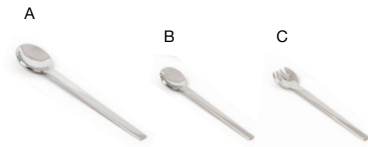

- A 6" Brushed Stainless Scoop - Silver** pack 12 **BUT032BSS23**
6 in | 15 cm
- B 6" Brushed Stainless Scoop - Matte Brass** pack 12 **BUT032GOS23**
6 in | 15 cm
- C 6" Brushed Stainless Scoop - Matte Black** pack 12 **BUT032BKS23**
6 in | 15 cm

- A 4.75" Brushed Stainless Bent Sampler™ Spoon - Silver** pack 12 **FSM001BSS23** **NEW**
4.75 in | 12.3 cm
- B 4.75" Brushed Stainless Bent Sampler™ Spoon - Matte Brass** pack 12 **FSM001GOS23** **NEW**
4.75 in | 12.3 cm
- C 4.75" Brushed Stainless Bent Sampler™ Spoon - Matte Black** pack 12 **FSM001BKS23** **NEW**
4.75 in | 12.3 cm

6" Brushed Stainless Tongs - Silver
6 in | 15 cm
pack 12
BUT029BSS23

5.25" Brushed Stainless Hanging Fork - Silver
5.25 in | 13.5 cm
pack 12
FSF015BSS23

Shown with:
10oz Mod° DOF RDO005CLG25
See on page
183

Upright Mirrored Stainless Sampler™ Fork - Silver
1.5 in | 3.8 cm
pack 12
FFS001MSS23

UNIVERSAL UTENSILS - STAINLESS STEEL

- A** 6.5" Brushed Stainless Harmony™ Spoon - Silver pack 12 **FSS014BSS23** **NEW**
6.5 in | 16.8 cm
- B** 6.5" Brushed Stainless Harmony™ Spoon - Matte Brass pack 12 **FSS014GOS23** **NEW**
6.5 in | 16.8 cm
- C** 6.5" Brushed Stainless Harmony™ Spoon - Matte Black pack 12 **FSS014BKS23** **NEW**
6.5 in | 16.8 cm