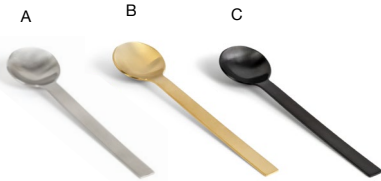

- A 6" Brushed Stainless Scoop - Silver** pack 12 **BUT032BSS23**
6 in | 15 cm
- B 6" Brushed Stainless Scoop - Matte Brass** pack 12 **BUT032GOS23**
6 in | 15 cm
- C 6" Brushed Stainless Scoop - Matte Black** pack 12 **BUT032BKS23**
6 in | 15 cm

- A 4.75" Brushed Stainless Bent Sampler™ Spoon - Silver** pack 12 **FSM001BSS23** **NEW**
4.75 in | 12.3 cm
- B 4.75" Brushed Stainless Bent Sampler™ Spoon - Matte Brass** pack 12 **FSM001GOS23** **NEW**
4.75 in | 12.3 cm
- C 4.75" Brushed Stainless Bent Sampler™ Spoon - Matte Black** pack 12 **FSM001BKS23** **NEW**
4.75 in | 12.3 cm

6" Brushed Stainless Tongs - Silver
6 in | 15 cm
pack 12
BUT029BSS23

5.25" Brushed Stainless Hanging Fork - Silver
5.25 in | 13.5 cm
pack 12
FSF015BSS23

Shown with:
10oz Mod° DOF RDO005CLG25
See on page
183

Upright Mirrored Stainless Sampler™ Fork - Silver
1.5 in | 3.8 cm
pack 12
FFS001MSS23

UNIVERSAL UTENSILS - STAINLESS STEEL

- A** 6.5" Brushed Stainless Harmony™ Spoon - Silver pack 12 **FSS014BSS23** **NEW**
6.5 in | 16.8 cm
- B** 6.5" Brushed Stainless Harmony™ Spoon - Matte Brass pack 12 **FSS014GOS23** **NEW**
6.5 in | 16.8 cm
- C** 6.5" Brushed Stainless Harmony™ Spoon - Matte Black pack 12 **FSS014BKS23** **NEW**
6.5 in | 16.8 cm