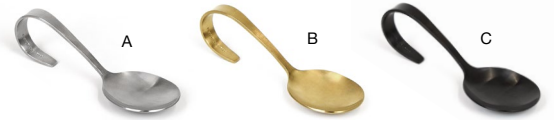

UNIVERSAL UTENSILS - STAINLESS STEEL

- A 7" Brushed Stainless Tongs - Silver** pack 12 **BUT021BSS23**
7 in | 18 cm
- B 7" Brushed Stainless Tongs - Matte Brass** pack 12 **BUT021GOS23**
7 in | 18 cm
- C 7" Brushed Stainless Tongs - Matte Black** pack 12 **BUT031BKS23**
7 in | 18 cm

- A 6" Brushed Stainless Scoop - Silver** pack 12 **BUT032BSS23**
6 in | 15 cm
- B 6" Brushed Stainless Scoop - Matte Brass** pack 12 **BUT032GOS23**
6 in | 15 cm
- C 6" Brushed Stainless Scoop - Matte Black** pack 12 **BUT032BKS23**
6 in | 15 cm

- A 4.75" Brushed Stainless Bent Sampler™ Spoon - Silver** pack 12 **FSM001BSS23** **NEW**
4.75 in | 12.3 cm
- B 4.75" Brushed Stainless Bent Sampler™ Spoon - Matte Brass** pack 12 **FSM001GOS23** **NEW**
4.75 in | 12.3 cm
- C 4.75" Brushed Stainless Bent Sampler™ Spoon - Matte Black** pack 12 **FSM001BKS23** **NEW**
4.75 in | 12.3 cm