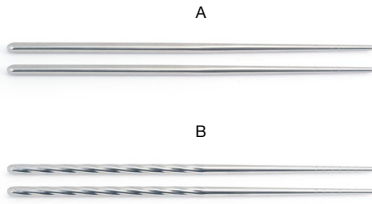

5" Bamboo Spoon
5 in | 12.5 cm
pack 12
BUT013BBB93

5.5" Bamboo Spoon
5.5 in | 14 cm
pack 12
BUT018BBB93

5.5" Bamboo Fork
5.5 in | 14 cm
pack 12
BUT019BBB93

6.5" Bamboo Wide Mouth Spoon
6.5 in | 16.2 cm
pack 12
BUT012BBB93

6.5" Bamboo Spreader
6.5 in | 16.2 cm
pack 12
BUT011BBB93

A 7.25" Bamboo Tongs - Natural pack 12 **BUT028BBB23**
7.25 x 1 in | 18.6 x 2.3 cm
B 7.25" Bamboo Tongs - Smoke pack 12 **BUT028GYB23**
7.25 x 1 in | 18.6 x 2.3 cm

10" Bamboo Flat Spoon
10 in | 25.5 cm
pack 12
BUT008BBB93

12" Bamboo Spoon
12 in | 30.5 cm
pack 12
BUT007BBB93

12" Bamboo Slim Tongs
12 x .5 in | 30.5 x 1.2 cm
pack 12
BUT009BBB93

12" Bamboo Narrow Tongs
12 x 1.25 in | 30.5 x 2.9 cm
pack 12
BUT023BBB23

12" Bamboo Tongs
12 x 1.25 in | 30.5 x 3.4 cm
pack 12
BUT022BBB23

UNIVERSAL UTENSILS - CHOPSTICKS

- A** 9" Mirrored Stainless Straight Chopsticks - Silver pack 24 **FCH029MSS24**
9 in | 22.8 cm
- B** 9" Mirrored Stainless Twisted Chopsticks - Silver pack 24 **FCH028MSS24**
9 in | 22.8 cm