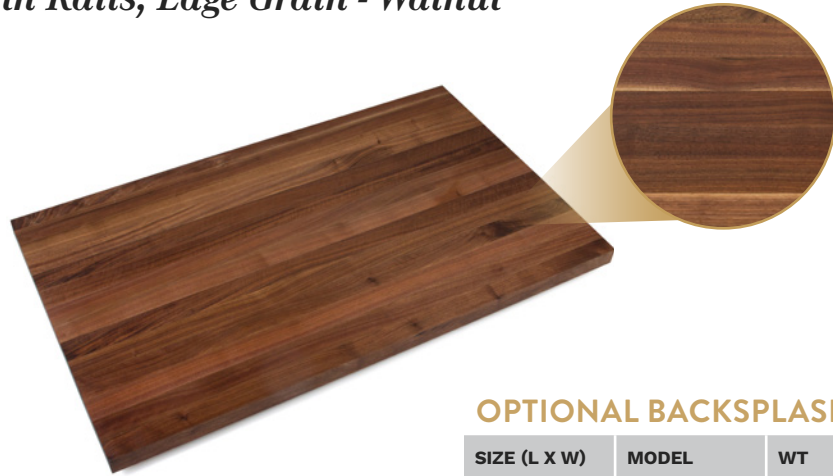

"WAL-KCT" KITCHEN COUNTERTOPS

Ultra Premium - Full Length Rails, Edge Grain - Walnut

FEATURES:

- American Black Walnut
- Premium Full Length Rails
- Edge Grain Construction
- 25"-48" Widths, 1-1/2"-3" Thick
- Oil Finish Model Numbers Shown, Varnique Finish Model Numbers End In "-V" Instead Of "-O"

*Sizes 96" & Larger Have 2-3 Joints Per Rail

CERTIFICATIONS:

NHLA

25"-30" WIDE | 1 1/2" THICK

SIZE (L X W)	1-1/2" THICK	WT
12"x25"	WALKCT1225-O	11
18"x25"	WALKCT1825-O	17
24"x25"	WALKCT2425-O	23
30"x25"	WALKCT3025-O	28
36"x25"	WALKCT3625-O	34
42"x25"	WALKCT4225-O	39
48"x25"	WALKCT4825-O	48
60"x25"	WALKCT6025-O	56
72"x25"	WALKCT7225-O	68
84"x25"	WALKCT8425-O	81
96"x25" *	WALKCT9625-O	88
108"x25" *	WALKCT10825-O	107
120"x25" *	WALKCT12025-O	113
132"x25" *	WALKCT13225-O	125
144"x25" *	WALKCT14425-O	136
36"x27"	WALKCT3627-O	36
42"x27"	WALKCT4227-O	43
48"x27"	WALKCT4827-O	49
60"x27"	WALKCT6027-O	61
72"x27"	WALKCT7227-O	73
84"x27"	WALKCT8427-O	85
96"x27" *	WALKCT9627-O	98
108"x27" *	WALKCT10827-O	110
120"x27" *	WALKCT12027-O	123
132"x27" *	WALKCT13227-O	135
144"x27" *	WALKCT14427-O	147
36"x30"	WALKCT3630-O	41
48"x30"	WALKCT4830-O	54
60"x30"	WALKCT6030-O	68
72"x30"	WALKCT7230-O	81
84"x30"	WALKCT8430-O	95
96"x30" *	WALKCT9630-O	109
108"x30" *	WALKCT10830-O	123
120"x30" *	WALKCT12030-O	136
132"x30" *	WALKCT13230-O	150
144"x30" *	WALKCT14430-O	163