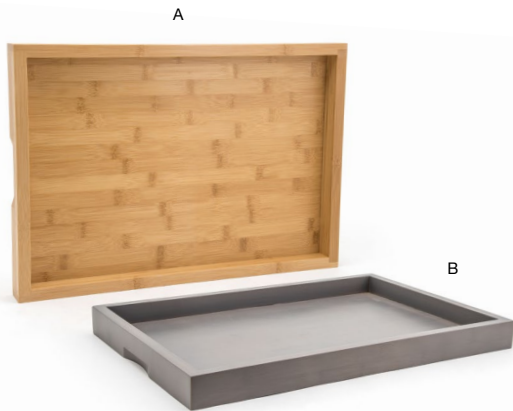

ASK ABOUT
customization!

A 2 qt Rectangle Bali Ice Bucket - Natural pack 2 **RIB015BBB20**
7.5 x 4.75 x 6.5 in
19.2 x 12.2 x 16.8 cm, 1.9 L

B 2 qt Rectangle Bali Ice Bucket - Smoke pack 2 **RIB015GYB20**
7.5 x 4.75 x 6.5 in
19.2 x 12.2 x 16.8 cm, 1.9 L

A 7.25" Bali Tongs - Natural pack 12 **BUT028BBB23**
7.25 x 1 in
18.6 x 2.3 cm

B 7.25" Bali Tongs - Smoke pack 12 **BUT028GYB23**
7.25 x 1 in
18.6 x 2.3 cm

A 8.25" Square Bali Accessory Holder - Natural pack 4 **RAH002BBB11**
8.25 sq x 3 in
21.2 sq x 7.5 cm

B 8.25" Square Bali Accessory Holder - Smoke pack 4 **RAH002GYB11**
8.25 sq x 3 in
21.2 sq x 7.5 cm

A 19" x 13" Bali Tray - Natural pack 4 **RRT005BBB11**
19 x 13 x 1.5 in | 48 x 33 x 4 cm

B 19" x 13" Bali Tray - Smoke pack 4 **RRT005GYB11**
19 x 13 x 1.5 in | 48 x 33 x 4 cm

Metroweave® tray liners available, flip catalog to pages 186-191

Full Size Bali Holder - Shallow
20.75 x 13 x 3.75 in | 52.8 x 32.8 x 9.5 cm
pack 2
BHO063BBB20

26" x 18" Bali Curved Handled Room Service Tray
26 x 18 x 2 in | 66 x 46 x 5 cm
pack 2
RRT003BBB10