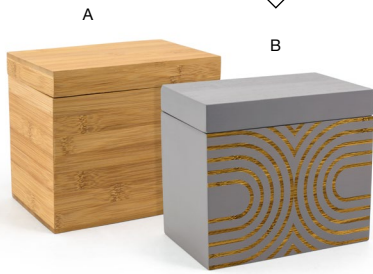

ASK ABOUT
customization!

A 2 qt Rectangle Bali Ice Bucket - Natural pack 2 **RIB015BBB20**
7.5 x 4.75 x 6.5 in
19.2 x 12.2 x 16.8 cm, 1.9 L

B 2 qt Rectangle Bali Ice Bucket - Smoke pack 2 **RIB015GYB20**
7.5 x 4.75 x 6.5 in
19.2 x 12.2 x 16.8 cm, 1.9 L

A 7.25" Bali Tongs - Natural pack 12 **BUT028BBB23**
7.25 x 1 in
18.6 x 2.3 cm

B 7.25" Bali Tongs - Smoke pack 12 **BUT028GYB23**
7.25 x 1 in
18.6 x 2.3 cm

A 8.25" Square Bali Accessory Holder - Natural pack 4 **RAH002BBB11**
8.25 sq x 3 in
21.2 sq x 7.5 cm

B 8.25" Square Bali Accessory Holder - Smoke pack 4 **RAH002GYB11**
8.25 sq x 3 in
21.2 sq x 7.5 cm

A 19" x 13" Bali Tray - Natural pack 4 **RRT005BBB11**
19 x 13 x 1.5 in | 48 x 33 x 4 cm

B 19" x 13" Bali Tray - Smoke pack 4 **RRT005GYB11**
19 x 13 x 1.5 in | 48 x 33 x 4 cm

Metroweave® tray liners available, flip catalog to pages 186-191

Full Size Bali Holder - Shallow
20.75 x 13 x 3.75 in | 52.8 x 32.8 x 9.5 cm
pack 2
BHO063BBB20

26" x 18" Bali Curved Handled Room Service Tray
26 x 18 x 2 in | 66 x 46 x 5 cm
pack 2
RRT003BBB10