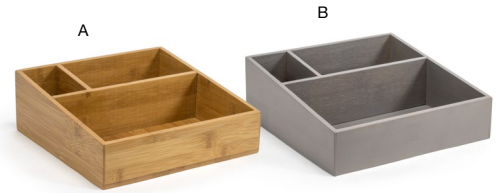

ASK ABOUT
customization!

A 2 qt Rectangle Bali Ice Bucket - Natural pack 2 **RIB015BBB20**
7.5 x 4.75 x 6.5 in
19.2 x 12.2 x 16.8 cm, 1.9 L

B 2 qt Rectangle Bali Ice Bucket - Smoke pack 2 **RIB015GYB20**
7.5 x 4.75 x 6.5 in
19.2 x 12.2 x 16.8 cm, 1.9 L

A 7.25" Bali Tongs - Natural pack 12 **BUT028BBB23**
7.25 x 1 in
18.6 x 2.3 cm

B 7.25" Bali Tongs - Smoke pack 12 **BUT028GYB23**
7.25 x 1 in
18.6 x 2.3 cm

A 8.25" Square Bali Accessory Holder - Natural pack 4 **RAH002BBB11**
8.25 sq x 3 in
21.2 sq x 7.5 cm

B 8.25" Square Bali Accessory Holder - Smoke pack 4 **RAH002GYB11**
8.25 sq x 3 in
21.2 sq x 7.5 cm

A 19" x 13" Bali Tray - Natural pack 4 **RRT005BBB11**
19 x 13 x 1.5 in | 48 x 33 x 4 cm

B 19" x 13" Bali Tray - Smoke pack 4 **RRT005GYB11**
19 x 13 x 1.5 in | 48 x 33 x 4 cm

Metroweave® tray liners available, flip catalog to pages 186-191

Full Size Bali Holder - Shallow
20.75 x 13 x 3.75 in | 52.8 x 32.8 x 9.5 cm
pack 2
BHO063BBB20

26" x 18" Bali Curved Handled Room Service Tray
26 x 18 x 2 in | 66 x 46 x 5 cm
pack 2
RRT003BBB10