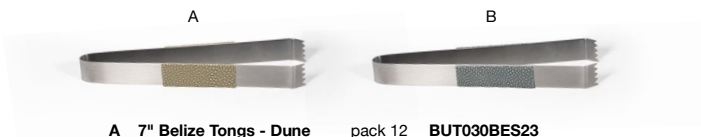

9" x 8.5" Belize Accessory Holder - Dune
9 x 8.5 x 3 in | 22.6 x 21.5 x 7.5 cm
pack 4
RAH006BEL21

A 8 qt Belize Cylinder - Dune pack 4 **RWA027BEL21**
9.25 dia x 10.75 in | 23.5 dia x 27.5 cm, 7.6 L
B 8 qt Belize Cylinder - Smoke pack 4 **RWA027GYL21**
9.25 dia x 10.75 in | 23.5 dia x 27.5 cm, 7.6 L

Shown with:
9" PP Cylinder Liner
RWL009BET23 beige
RWL009EST23 brown

More Waste Bin Liners on page 172

See our Tissue Box Riser on page 138

- A 3.5 qt Round Belize Ice Bucket - Dune** pack 4 **RIB023BEL21**
7.5 dia x 9 in | 19.2 dia x 22.7 cm, 3.3 L
- B 3.5 qt Round Belize Ice Bucket - Smoke** pack 4 **RIB023GYL21**
7.5 dia x 9 in | 19.2 dia x 22.7 cm, 3.3 L

- A 3.5 qt Round Belize Ice Bucket - Dune with Acrylic Lid** pack 4 **RIB018BEL21**
7.5 dia x 8.75 in | 19.2 dia x 22 cm, 3.3 L
- B 3.5 qt Round Belize Ice Bucket - Smoke with Acrylic Lid** pack 4 **RIB018GYL21**
7.5 dia x 8.75 in | 19.2 dia x 22 cm, 3.3 L