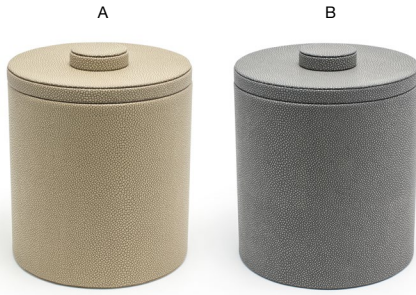

A 8" x 4" Belize Amenity Tray - Dune pack 12 **RTR031BEL23**
8 x 4 x .75 in | 20.5 x 10 x 2 cm
B 8" x 4" Belize Amenity Tray - Smoke pack 12 **RTR031GYL23**
8 x 4 x .75 in | 20.5 x 10 x 2 cm

A Belize Tissue Cover - Dune pack 4 **RTB024BEL21**
5.25 sq x 5.75 in
13.5 sq x 14.7 cm
B Belize Tissue Cover - Smoke pack 4 **RTB024GYL21**
5.25 sq x 5.75 in
13.5 sq x 14.7 cm

9" x 8.5" Belize Accessory Holder - Dune
9 x 8.5 x 3 in | 22.6 x 21.5 x 7.5 cm
pack 4
RAH006BEL21

A 8 qt Belize Cylinder - Dune pack 4 **RWA027BEL21**
9.25 dia x 10.75 in | 23.5 dia x 27.5 cm, 7.6 L
B 8 qt Belize Cylinder - Smoke pack 4 **RWA027GYL21**
9.25 dia x 10.75 in | 23.5 dia x 27.5 cm, 7.6 L

Shown with:
9" PP Cylinder Liner
RWL009BET23 beige
RWL009EST23 brown

More Waste Bin Liners on page 172

See our Tissue Box Riser on page 138

- A 3.5 qt Round Belize Ice Bucket - Dune** pack 4 **RIB023BEL21**
7.5 dia x 9 in | 19.2 dia x 22.7 cm, 3.3 L
- B 3.5 qt Round Belize Ice Bucket - Smoke** pack 4 **RIB023GYL21**
7.5 dia x 9 in | 19.2 dia x 22.7 cm, 3.3 L

- A 3.5 qt Round Belize Ice Bucket - Dune with Acrylic Lid** pack 4 **RIB018BEL21**
7.5 dia x 8.75 in | 19.2 dia x 22 cm, 3.3 L
- B 3.5 qt Round Belize Ice Bucket - Smoke with Acrylic Lid** pack 4 **RIB018GYL21**
7.5 dia x 8.75 in | 19.2 dia x 22 cm, 3.3 L