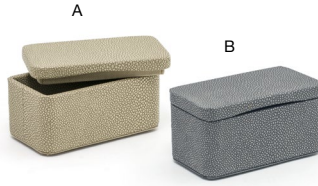

VEGAN SHAGREEN

BELIZE

dune & smoke

Create a glamorous bath and guestroom aesthetic with Belize. Designed with an elevated faux shagreen textured vegan leather, the collection makes for a dynamic and durable presentation.

TWO-TONE TEXTURE | WATER & STAIN-RESISTANT | PHTHALATE-FREE

4" Square Belize Dish - Dune
4 sq x .75 in | 10.2 sq x 2.2 cm
pack 12
RSD025BEC23 (stoneware)

A Belize Jar with Lid - Dune pack 6 **RJR022BEL22**
5.25 x 2.75 x 2.75 in | 13.1 x 7.3 x 6.9 cm
B Belize Jar with Lid - Smoke pack 6 **RJR022GYL22**
5.25 x 2.75 x 2.75 in | 13.1 x 7.3 x 6.9 cm

A 8" x 4" Belize Amenity Tray - Dune pack 12 **RTR031BEL23**
8 x 4 x .75 in | 20.5 x 10 x 2 cm
B 8" x 4" Belize Amenity Tray - Smoke pack 12 **RTR031GYL23**
8 x 4 x .75 in | 20.5 x 10 x 2 cm

A Belize Tissue Cover - Dune pack 4 **RTB024BEL21**
5.25 sq x 5.75 in
13.5 sq x 14.7 cm
B Belize Tissue Cover - Smoke pack 4 **RTB024GYL21**
5.25 sq x 5.75 in
13.5 sq x 14.7 cm

9" x 8.5" Belize Accessory Holder - Dune
9 x 8.5 x 3 in | 22.6 x 21.5 x 7.5 cm
pack 4
RAH006BEL21

A 8 qt Belize Cylinder - Dune pack 4 **RWA027BEL21**
9.25 dia x 10.75 in | 23.5 dia x 27.5 cm, 7.6 L
B 8 qt Belize Cylinder - Smoke pack 4 **RWA027GYL21**
9.25 dia x 10.75 in | 23.5 dia x 27.5 cm, 7.6 L