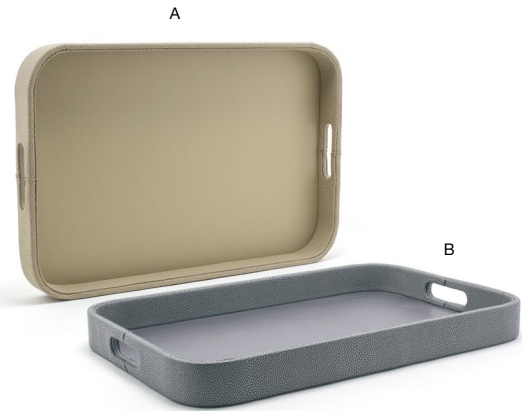

- **A 18" x 12" Belize Handled Tray - Dune** pack 2 **RRT017BEL20**
  18 x 12 x 1.75 in | 45.5 x 30.5 x 4.5 cm
- **B 18" x 12" Belize Handled Tray - Smoke** pack 2 **RRT017GYL20**
  18 x 12 x 1.75 in | 45.5 x 30.5 x 4.5 cm

ADDITIONAL COORDINATING OPTIONS