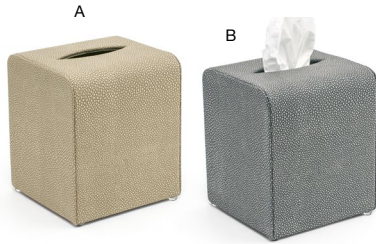

VEGAN SHAGREEN

BELIZE

dune & smoke

Create a glamorous bath and guestroom aesthetic with Belize. Designed with an elevated faux shagreen textured vegan leather, the collection makes for a dynamic and durable presentation.

TWO-TONE TEXTURE | WATER & STAIN-RESISTANT | PHTHALATE-FREE

4" Square Belize Dish - Dune
4 sq x .75 in | 10.2 sq x 2.2 cm
pack 12
RSD025BEC23 (stoneware)

A Belize Jar with Lid - Dune pack 6 **RJR022BEL22**
5.25 x 2.75 x 2.75 in | 13.1 x 7.3 x 6.9 cm
B Belize Jar with Lid - Smoke pack 6 **RJR022GYL22**
5.25 x 2.75 x 2.75 in | 13.1 x 7.3 x 6.9 cm

A 8" x 4" Belize Amenity Tray - Dune pack 12 **RTR031BEL23**
8 x 4 x .75 in | 20.5 x 10 x 2 cm
B 8" x 4" Belize Amenity Tray - Smoke pack 12 **RTR031GYL23**
8 x 4 x .75 in | 20.5 x 10 x 2 cm

A Belize Tissue Cover - Dune pack 4 **RTB024BEL21**
5.25 sq x 5.75 in
13.5 sq x 14.7 cm
B Belize Tissue Cover - Smoke pack 4 **RTB024GYL21**
5.25 sq x 5.75 in
13.5 sq x 14.7 cm

9" x 8.5" Belize Accessory Holder - Dune
9 x 8.5 x 3 in | 22.6 x 21.5 x 7.5 cm
pack 4
RAH006BEL21

A 8 qt Belize Cylinder - Dune pack 4 **RWA027BEL21**
9.25 dia x 10.75 in | 23.5 dia x 27.5 cm, 7.6 L
B 8 qt Belize Cylinder - Smoke pack 4 **RWA027GYL21**
9.25 dia x 10.75 in | 23.5 dia x 27.5 cm, 7.6 L