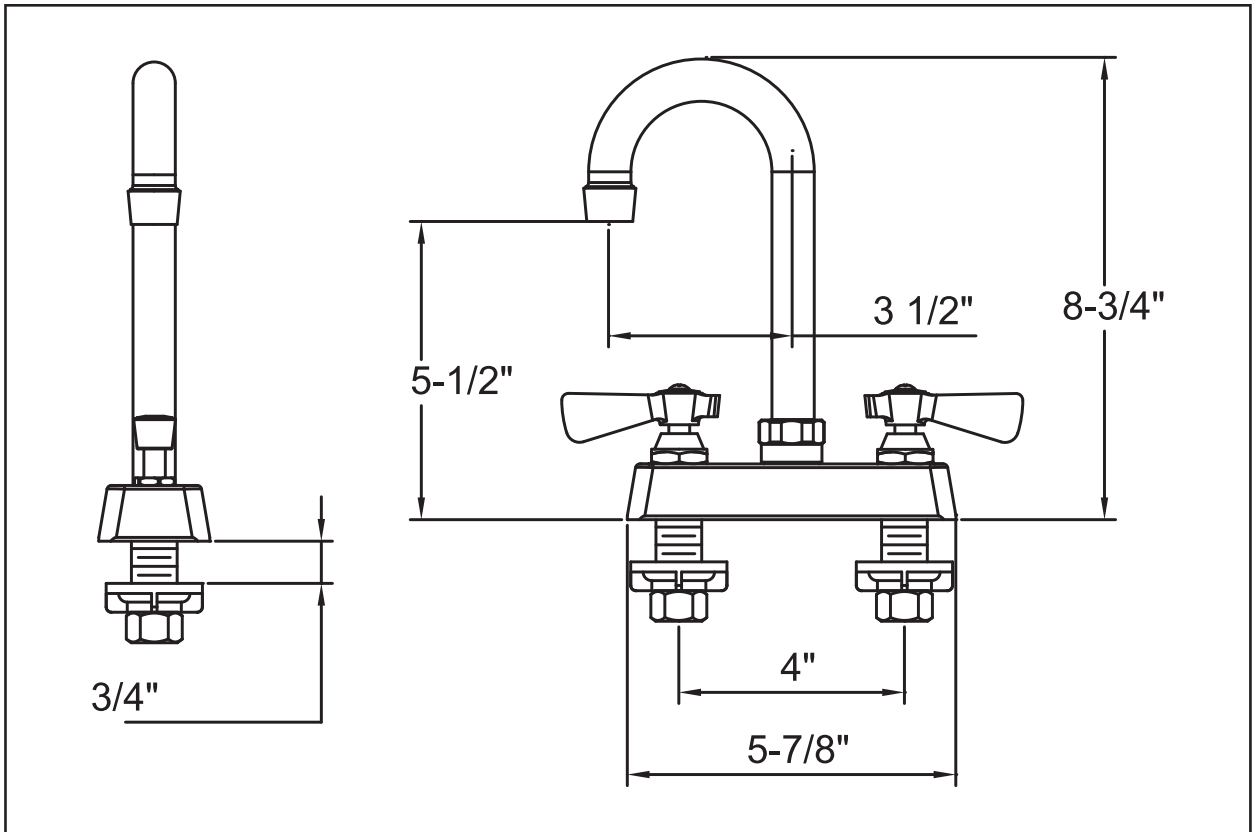

FLO-420

4" Deck Mount Faucet w/ 3-1/2" Gooseneck Spout

Standard Features

- 4" Center Deck Mount
- 3-1/2" Gooseneck Spout
- 2.0 GPM Aerator
- Lever Handles are ADA Compliant
- 1/2" NPT Male Inlets
- Lead Free

Specifications

Product Diagram