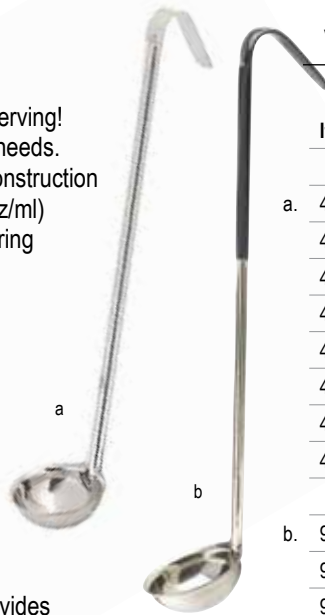

ONE-PIECE LADLES

Perfect for portion control, prepping and serving!
Available in a variety of sizes to suit your needs.

- Durable Stainless Steel One-Piece Construction
- Capacity markings listed on handle (oz/ml)
- Built in hook for easy hanging and storing
- Stainless Steel heat safe up to 350°F

Vinyl handle options available for comfortable, non-slip grip

VINYL-COATED TONGS

- Unique, heavy-spring steel hinge provides excellent grip, control and memory
- Color coding helps to prevent cross contamination
- Comfort grip vinyl handle
- Dishwasher safe for temperatures up to 212°F (100°C)