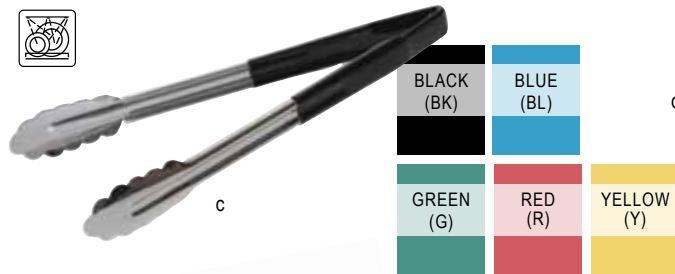

SILICONE TIP LOCKING TONGS

- Heat resistance up to 450°F (232°C)