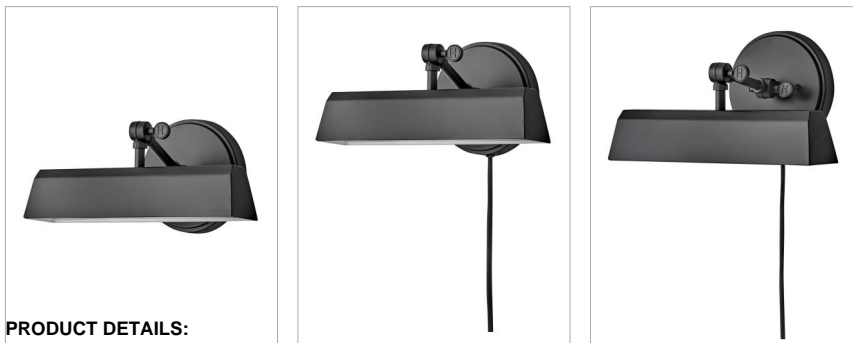

DETAILS	
FINISH:	Black
MATERIAL:	Steel

DIMENSIONS	
WIDTH:	12"
HEIGHT:	6"
WEIGHT:	3.6lb
BACK PLATE:	6" Dia.
EXTENSION:	7.3"
TOP TO OUTLET:	3"

LIGHT SOURCE	
LIGHT SOURCE:	LED Lamp
WATTAGE:	1-10w Med. LED, 60w Equiv.
VOLTAGE:	120v

SHIPPING	
CARTON LENGTH:	14.5
CARTON WIDTH:	9.8
CARTON HEIGHT:	8.5
CARTON WEIGHT:	5.1