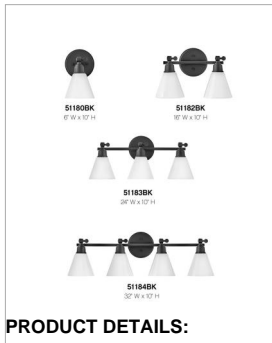

### FOUR LIGHT VANITY

Inspired by the popular interior family, Arti bath embodies updated traditional elegance. This attractive design boasts upscale details including a cast fitter, adjustable decorative "H" knobs to move shades up and down, as well as an appealing stepped backplate. Available in Black and Heritage Brass, Arti can be seamlessly integrated into any space.

DETAILS	
FINISH:	Black
MATERIAL:	Steel
GLASS:	Cased Opal

DIMENSIONS	
WIDTH:	32"
HEIGHT:	10"
WEIGHT:	6.4lb
BACK PLATE:	6" Dia.
EXTENSION:	7"
TOP TO OUTLET:	3"

LIGHT SOURCE	
LIGHT SOURCE:	LED Lamp
WATTAGE:	4-10w Med. LED, 100w Equiv.
VOLTAGE:	120v

SHIPPING	
CARTON LENGTH:	31.5
CARTON WIDTH:	13.4
CARTON HEIGHT:	8.5
CARTON WEIGHT:	9

- Fixture can be mounted either up or down
- Suitable for use in damp locations as defined by NEC and CEC. Meets United States UL Underwriters Laboratories & CSA Canadian Standards Association Product Safety Standards
- Fully adjustable up or down
- Classic, elegant lines and timeless details enhance a traditional space
- All dimensions listed are as shown.
- Striking black finish enhances design